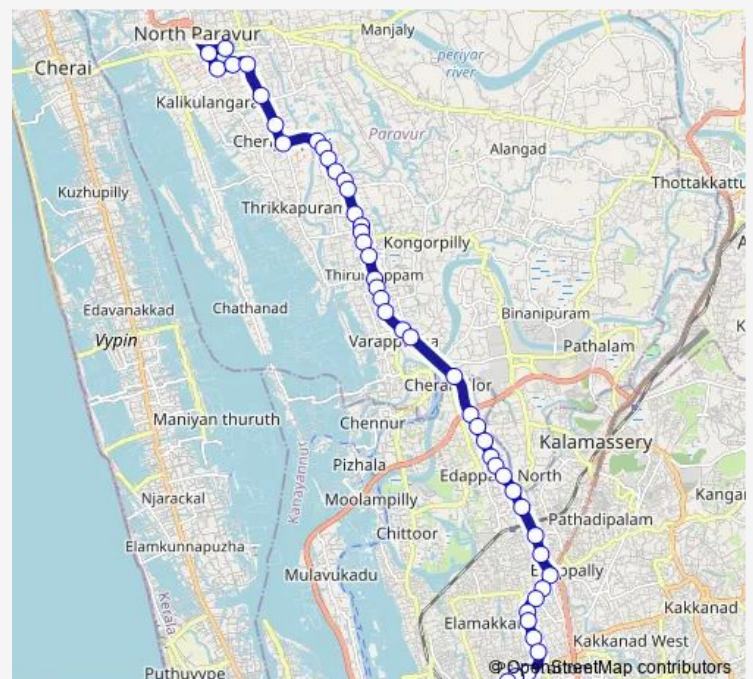

Thursday 06:00

Friday 06:00

Saturday 06:00

Sunday 06:00

Route info

Direction: Ksrtc Bus Station

Stops: 49

Trip Duration: 1 hour 5 min

Friday 06:00

Saturday 06:00

Sunday 06:00

Route info

Direction: Kaloor

Stops: 49

Trip Duration: 1 hour 6 min

Sndp Junction