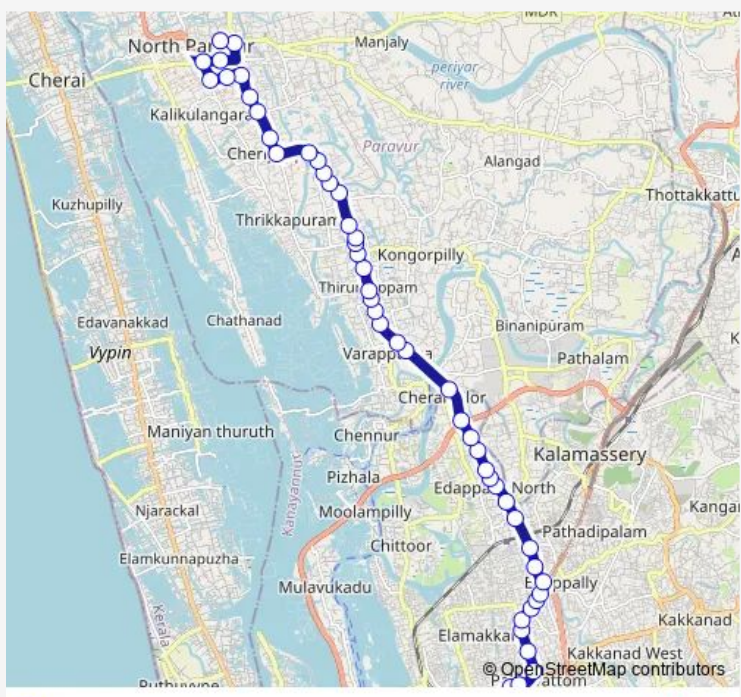

Bus Kaloor ↔ North Paravur

[Go to website](#)

Direction
 Kaloor — North Paravur
 51 stops
[Open route schedule](#)

- Kaloor
- Model Technical School
- Mathrubhoomi
- Kaloor Stadium
- Janatha
- Palarivattam
- Mamangalam
- Govt High School
- Changampuzha Park
- Postoffice
- Edappally Palli
- Edappally
- Edappally Junction
- Al Ameen
- Ponevazhi
- Vai padi
- Kunnumpuram
- Bramasthanam
- Thattampadi
- Thaikkavu
- Sealord

Route info
 Direction: Kaloor
 Stops: 51
 Trip Duration: 1 hour 8 min

■ Kaloor ↔ North Paravur BusMaps

Manjumel Kavala

Cheranelloor Signal

Pallipadi

Varapuzha

Sndp Junction

Shappupadi