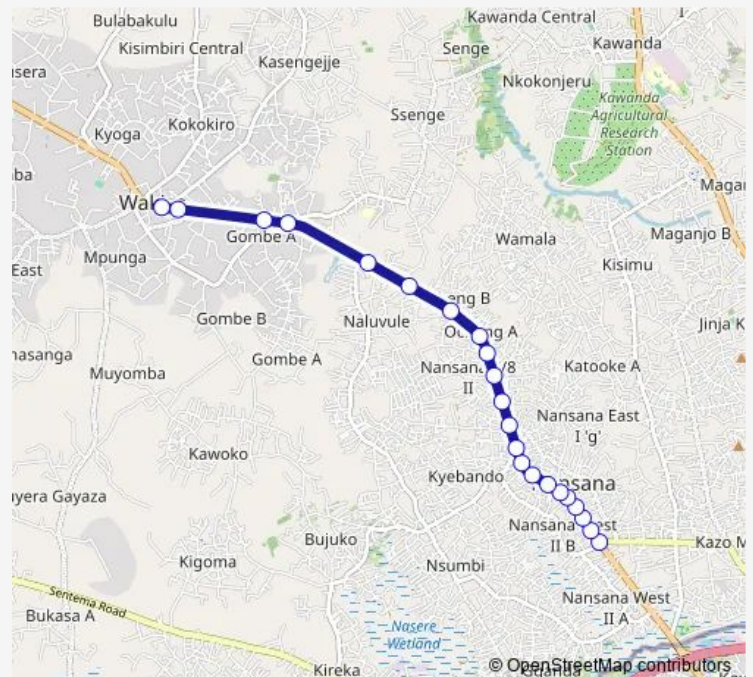

### Route schedule

Nabweru — Kobil Petro Station (Wakiso)

Monday 06:30-19:00

Tuesday 06:30-19:00

Wednesday 06:30-19:00

Thursday 06:30-19:00

Friday 06:30-19:00

Saturday 06:30-19:00

### Route info

Direction: Nabweru

Stops: 22

Trip Duration: 0 hour 20 min

■ Wa017 — Nabweru Stage-Wakiso

## Route schedule

Kobil Petro Station (Wakiso) — Nabweru

Monday 06:30-19:00

Tuesday 06:30-19:00

Wednesday 06:30-19:00

Thursday 06:30-19:00

Friday 06:30-19:00

Saturday 06:30-19:00