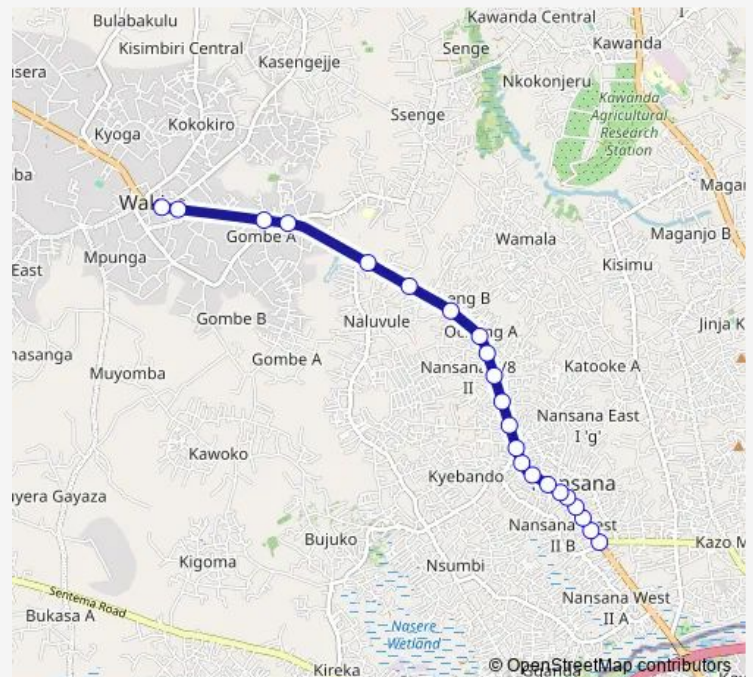

Kafene

Smart Oils

Majab

Route schedule

Nabweru — Kobil Petro Station (Wakiso)

Monday 06:30-19:00

Tuesday 06:30-19:00

Wednesday 06:30-19:00

Thursday 06:30-19:00

Friday 06:30-19:00

Saturday 06:30-19:00

Sunday 06:30-19:00

Route info

Direction: Nabweru

Stops: 22

Trip Duration: 0 hour 22 min

WA017 — Nabweru Stage-Wakiso

Direction

Kobil Petro Station (Wakiso) — Nabweru

22 stops

[Open route schedule](#)

Kobil Petro Station (Wakiso)

Majab

Smart Oils

Thursday 06:30-19:00

Friday 06:30-19:00

Saturday 06:30-19:00

Sunday 06:30-19:00

Route info

Direction: Kobil Petro Station (Wakiso)

Stops: 22

Trip Duration: 0 hour 28 min