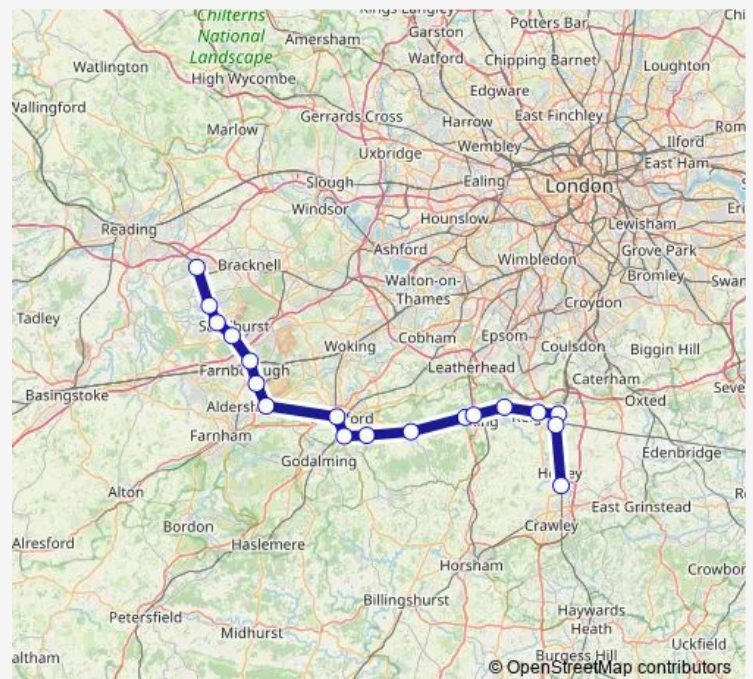

Gomshall

Dorking West

Dorking Deepdene

Betchworth

Reigate

Redhill

Earlswood (Surrey)

Gatwick Airport

Route schedule

Wokingham — Gatwick Airport

Monday —

Tuesday —

Wednesday —

Thursday —

Friday —

Saturday 20:29-21:42

Sunday 19:18-23:13

Route info

Direction: Wokingham

Stops: 18

Trip Duration: 1 hour 34 min

■ Gw:Wkm->Gtw — GW train service from WKM to Gtw

Direction

Wokingham — Gatwick Airport

16 stops

[Open route schedule](#)

Wokingham

Crowthorne

Sandhurst

Blackwater

Farnborough North

North Camp