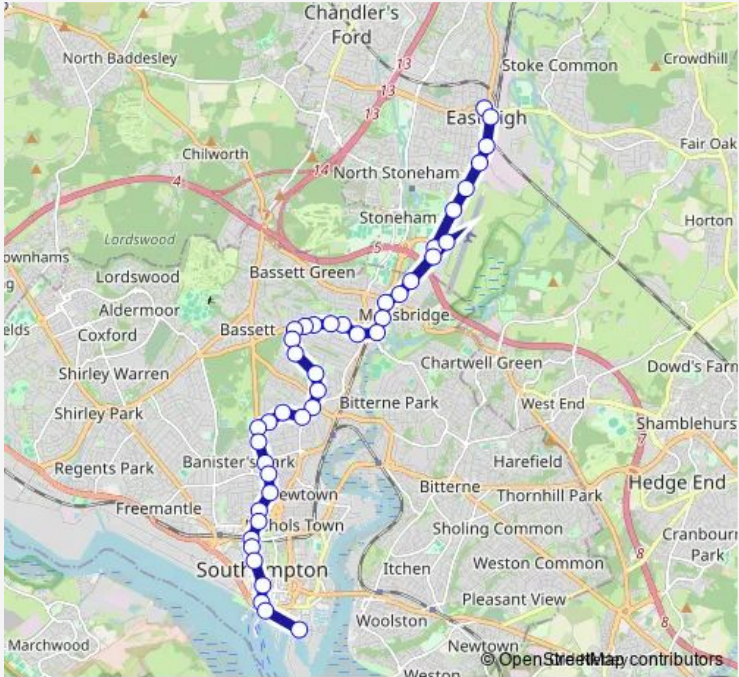

Bus U1C Eastleigh - Airport Parkway - University Interchange - Southampton City Centre - Eastern Docks

[Go to website](#)

Direction
 Bus Station — Southampton NOCS
 42 stops
[Open route schedule](#)

- Bus Station
- Eastleigh Station
- Campbell Road
- Derby Road
- York Road
- Lakeside Country Park
- Airport Parkway
- Airport Terminal
- Post Office Centre
- Mountpark
- Walnut Avenue
- Swaythling Station
- Friars Way
- Montefiore House
- High Road
- Aster Road
- Tulip Road
- Bealing Close
- Library
- Future Worlds
- Highfield Interchange

Route schedule
 Bus Station — Southampton NOCS

Monday	00:10-23:45
Tuesday	00:10-23:45
Wednesday	00:10-23:45
Thursday	00:10-23:45
Friday	00:10-23:45
Saturday	00:10-23:45
Sunday	00:10-23:45

Route info
 Direction: Bus Station
 Stops: 42
 Trip Duration: 1 hour 6 min

U1C — Eastleigh - Airport Parkway - University Interchange - Southampton City Centre - Eastern Docks **BusMaps**

Jubilee Sports Hall

Upper Shaftesbury Avenue

Highfield Crescent

Portswood Broadway

Waitrose

Tennyson Court

Bentley Court

Albany Park Court

Northlands Road

Stag Gates

Archers Road

Law Courts

Giddy Bridge

Cenotaph