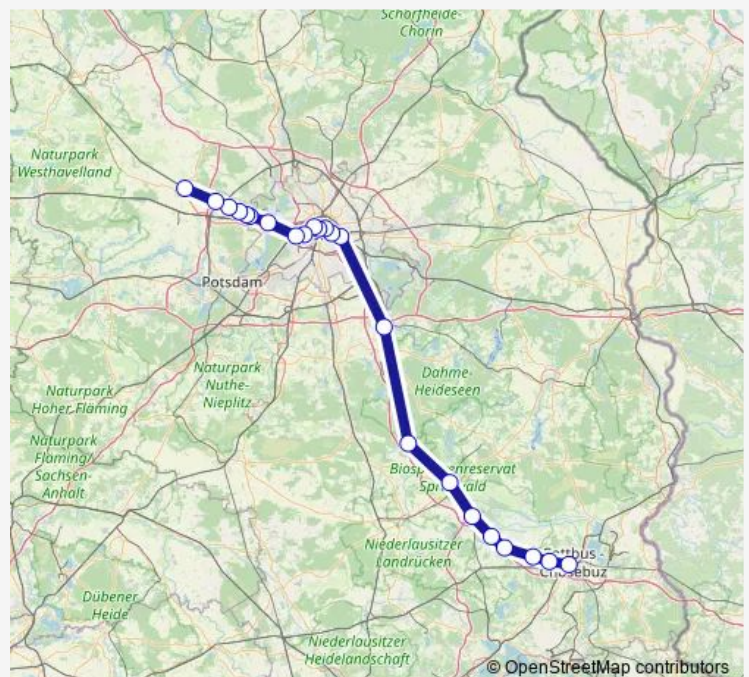

Thursday 21:04

Friday 21:04

Saturday —

Sunday —

Route info

Direction: Cottbus Hbf

Stops: 22

Trip Duration: 2 hour 17 min

■ RE2

BusMaps

Direction

Nauen — Cottbus Hbf

25 stops

[Open route schedule](#)

Nauen

Brieselang