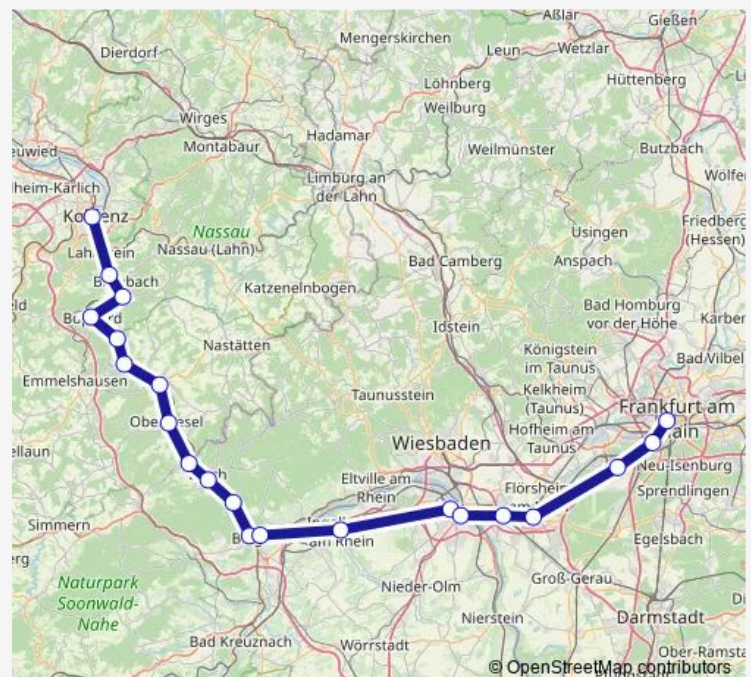

Thursday 09:04

Friday 09:04

Saturday 09:04

Sunday 09:04

Route info

Direction: Koblenz Hauptbahnhof

Stops: 13

Trip Duration: 1 hour 44 min