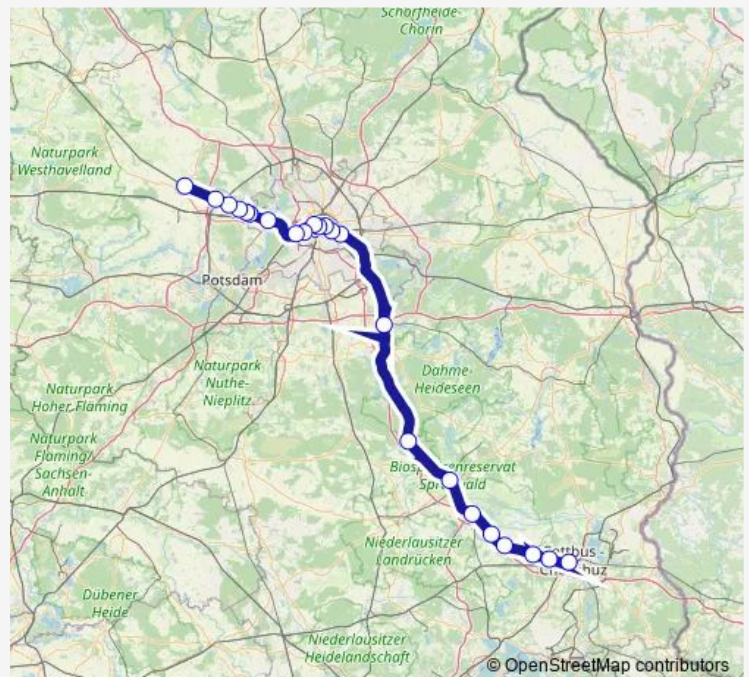

Saturday 21:04

Sunday 21:04

Route info

Direction: Cottbus, Hauptbahnhof

Stops: 19

Trip Duration: 2 hour 21 min

RE2

BusMaps