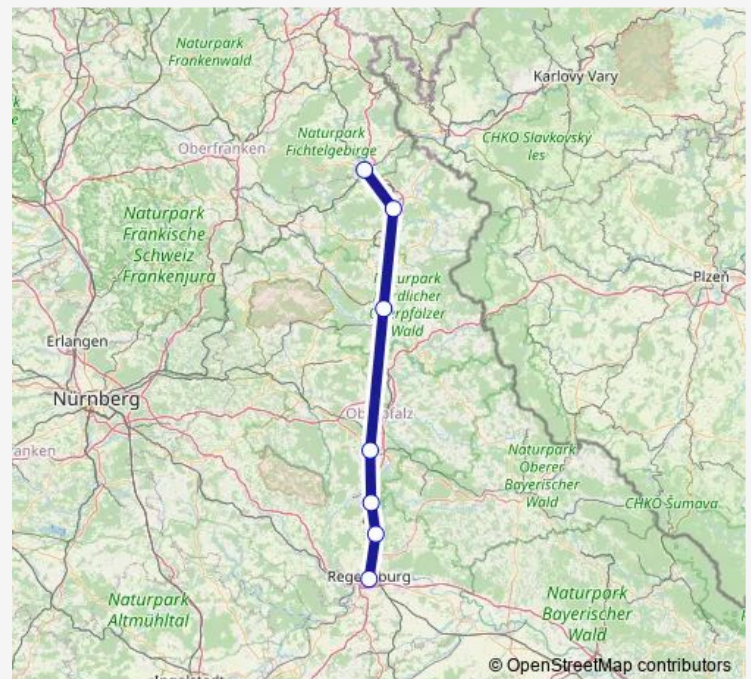

Regional Rail Service Re2

[Go to website](#)

Direction

Regensburg Hbf — Marktredwitz

7 stops

[Open route schedule](#)

Regensburg Hbf

Regenstauf

Tuesday 16:22

Wednesday 16:22

Thursday 16:22

Friday 16:22

Saturday —

Sunday —

Route info

Direction: Regensburg Hbf

Stops: 7

Trip Duration: 1 hour 28 min

■ Re2

Direction

Marktredwitz — Regensburg Hbf

6 stops

[Open route schedule](#)

Marktredwitz

Route info

Direction: Marktredwitz

Stops: 6

Trip Duration: 1 hour 26 min

Re2 Regional Rail Service time schedules and route maps are available in an offline PDF at busmaps.com. Use the busmaps.com website to see live bus times, train schedule or subway schedule, and step-by-step directions for all public transit in Schwandorf in Bayern