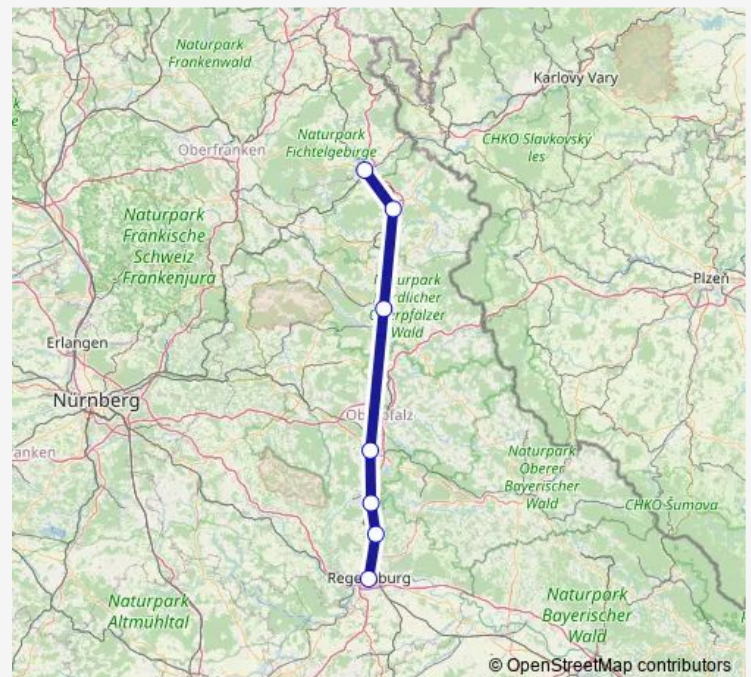

Regional Rail Service RE2

[Go to website](#)

Direction

Regensburg Hbf — Marktredwitz

7 stops

[Open route schedule](#)

Regensburg Hbf

Regenstauf

Tuesday 16:22

Wednesday 16:22

Thursday 16:22

Friday 16:22

Saturday —

Sunday —

Route info

Direction: Regensburg Hbf

Stops: 7

Trip Duration: 1 hour 28 min

RE2

Direction

Marktredwitz — Regensburg Hbf

6 stops

[Open route schedule](#)

Marktredwitz

Route info

Direction: Marktredwitz

Stops: 6

Trip Duration: 1 hour 26 min

RE2 Regional Rail Service time schedules and route maps are available in an offline PDF at busmaps.com. Use the busmaps.com website to see live bus times, train schedule or subway schedule, and step-by-step directions for all public transit in Schwandorf in Bayern