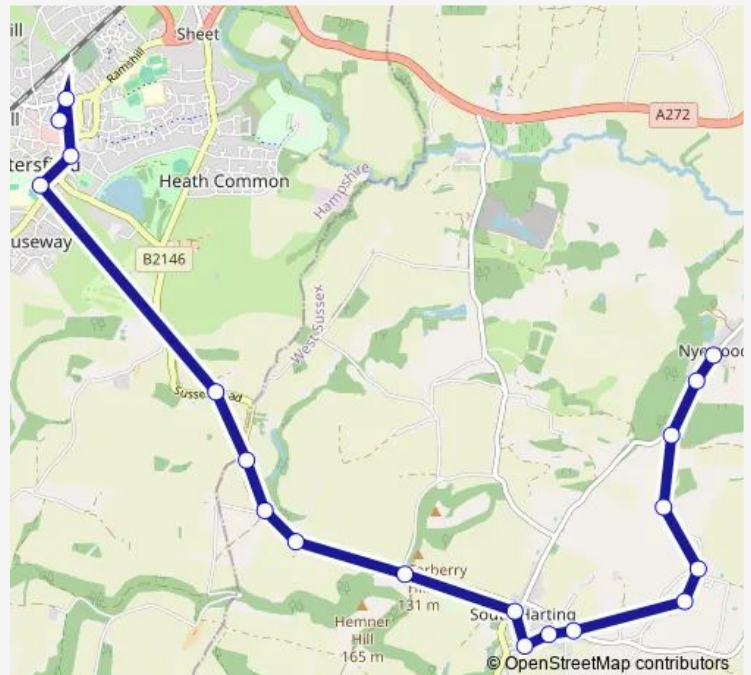

Bus PD5 Nyewood Furze Meadow - Petersfield Square

[Go to website](#)

Direction

undefined — undefined

0 stops

[Open route schedule](#)

Route schedule

undefined — undefined

Monday —

Tuesday —

Wednesday —

Thursday —

Friday —

Saturday 11:30

Sunday —

Route info

Direction:

Stops: 0

Trip Duration: — min

■ PD5 — Nyewood Furze Meadow - Petersfield Square

Direction

Green — Waitrose Car Park

19 stops

[Open route schedule](#)

Dragon Street

The Square

Waitrose Car Park

Route schedule

Green — Waitrose Car Park

Monday	—
Tuesday	—
Wednesday	—
Thursday	—
Friday	—
Saturday	09:20
Sunday	—

Route info

Direction: Green