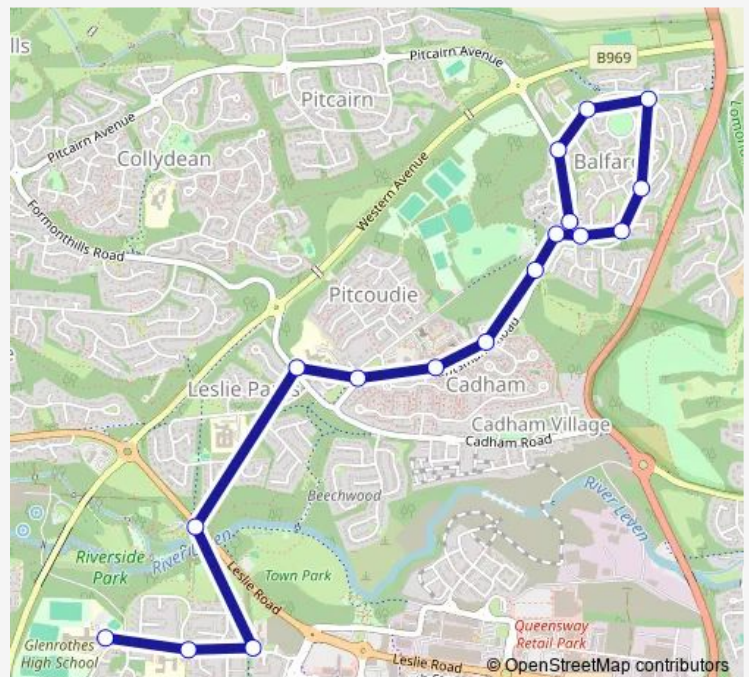

Monday 15:20

Tuesday 15:20

Wednesday 14:30

Thursday 14:30

Friday 14:30

Saturday —

Sunday —

Route info

Direction:

Stops: 0

Trip Duration: — min

■ GR4 — Glenrothes High School - Pitcairn

Direction

Kilmichael Road - South — Glenrothes High School

16 stops

[Open route schedule](#)

Route schedule

Kilmichael Road - South — Glenrothes High School

Monday 08:14

Tuesday 08:14

Wednesday 08:14

Thursday 08:14

Friday 08:14

Saturday —

Sunday —

Route info

Direction: Kilmichael Road - South

Stops: 16

Trip Duration: 0 hour 21 min

GR4 Bus time schedules and route maps are available in an offline PDF at busmaps.com. Use the busmaps.com website to see live bus times, train schedule or subway schedule, and step-by-step directions for all public transit in Glenrothes