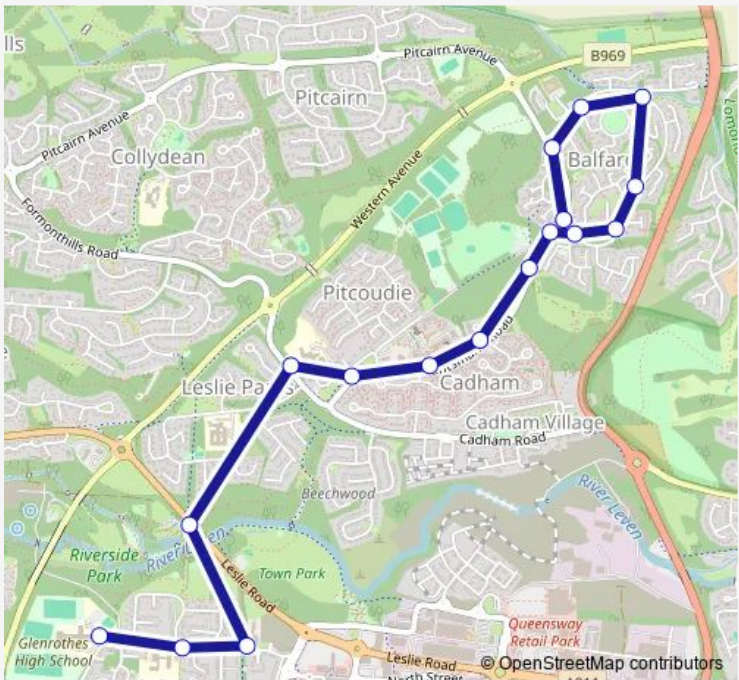

Bus GR4 Glenrothes High School - Pitcairn

[Go to website](#)

Direction
 Glenrothes High School — Kilmichael Road - South
 17 stops
[Open route schedule](#)

- Glenrothes High School
- Willow Crescent
- Jubilee Grove
- Riverside Park
- Lodge Rise
- Huntsmans Road
- Fire Station
- Julian Road
- Gilvenbank Park
- Kilmichael Road - South
- Affric Road
- Blairadam Court
- Tummel Road
- Glengarry Court
- Strathyre Place
- Kilmichael Road - North
- Kilmichael Road - South

Route schedule
 Glenrothes High School — Kilmichael Road - South

Monday	15:20
Tuesday	15:20
Wednesday	14:30
Thursday	14:30
Friday	14:30
Saturday	—
Sunday	—

Route info
 Direction: Glenrothes High School
 Stops: 17
 Trip Duration: 0 hour 16 min

■ GR4 — Glenrothes High School - Pitcairn **BusMaps**

Direction

Kilmichael Road - South — Glenrothes High School

16 stops

[Open route schedule](#)

Kilmichael Road - South

Kilmichael Road - North

Strathyre Place

Tuesday 08:14

Wednesday 08:14

Thursday 08:14

Friday 08:14

Saturday —

Sunday —

Route info

Direction: Kilmichael Road - South