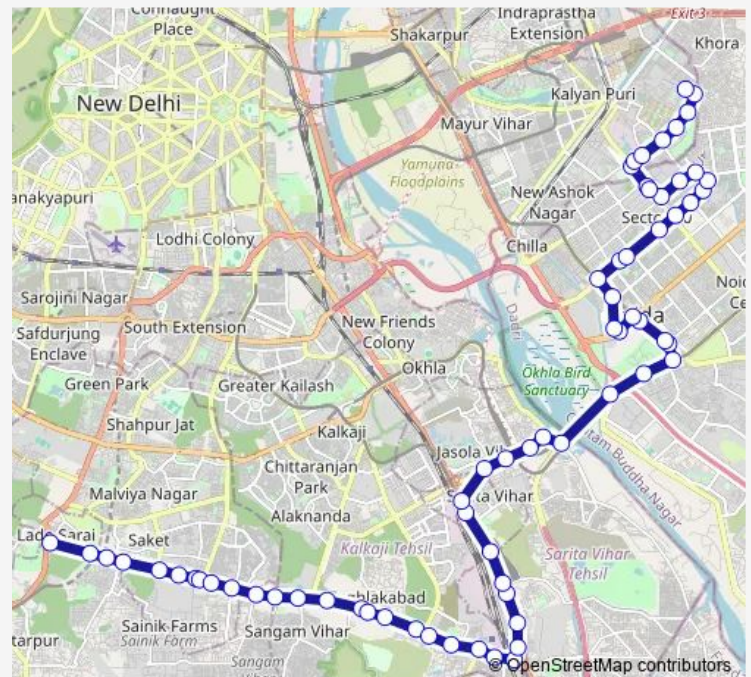

Thursday 05:55-20:40

Friday 05:55-20:40

Saturday 05:55-20:40

Sunday 05:55-20:40

Route info

Direction: Lado Sarai Terminal

Stops: 66

Trip Duration: 2 hour 10 min