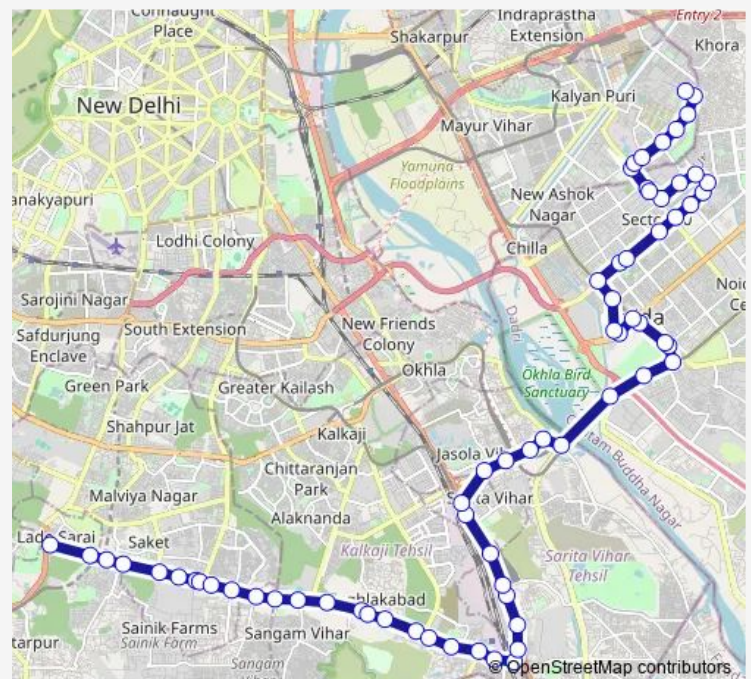

Thursday 05:55-20:40

Friday 05:55-20:40

Saturday 05:55-20:40

Sunday 05:55-20:40

Route info

Direction: Lado Sarai Terminal

Stops: 66

Trip Duration: 2 hour 10 min