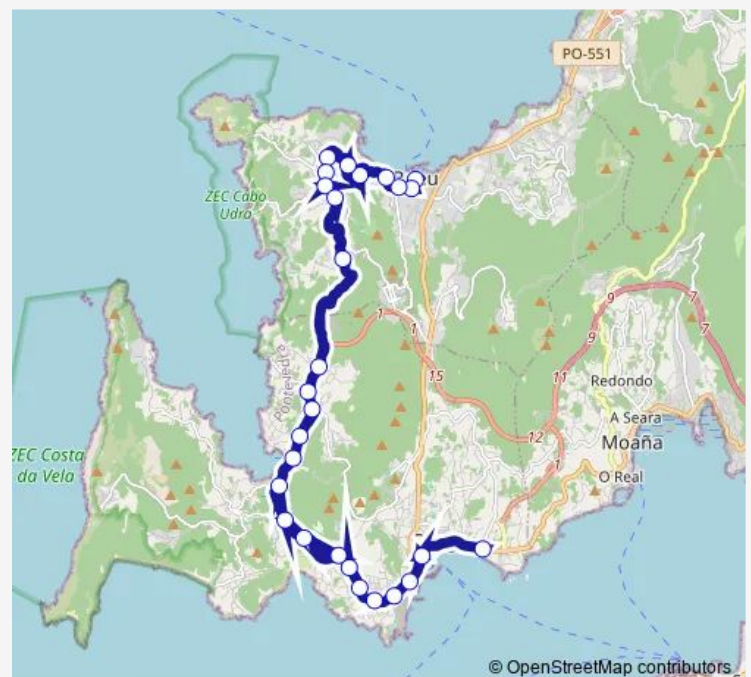

Thursday —

Friday 07:52

Saturday —

Sunday —

Route info

Direction: Bueu (porto)

Stops: 27

Trip Duration: 0 hour 33 min

Direction

I.E.S. Rodeira — Bueu (porto)

27 stops

[Open route schedule](#)

I.E.S. Rodeira

Cangas E.A.

Pedra Alta

Salgueiron

Tuesday 14:15

Wednesday 15:00

Thursday —

Friday 14:15

Saturday —

Sunday —

Route info

Direction: I.E.S. Rodeira