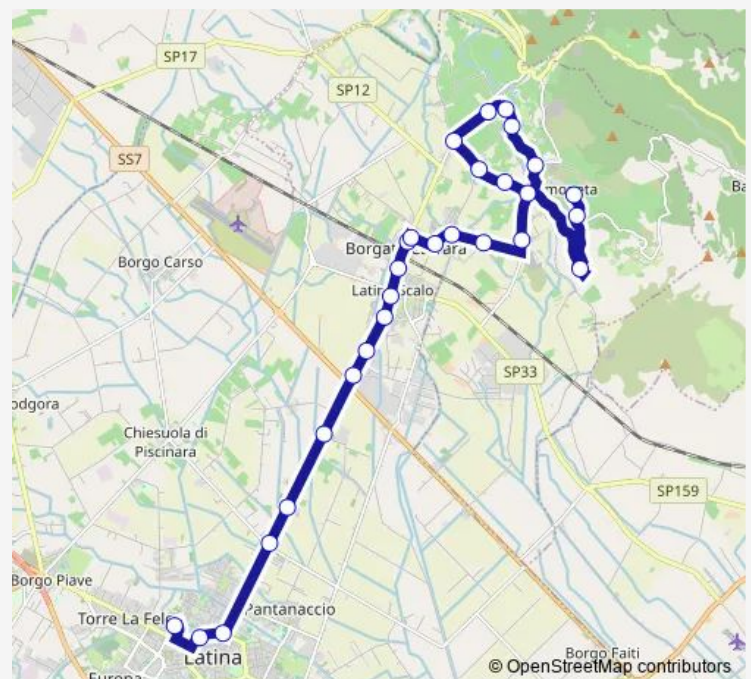

Sermoneta | San Michele # f3182

Sermoneta | Via Anime Sante Via Irto # f3183

Sermoneta | Via Anime Sante Via Sermonetana # f3184

Route schedule

Latina | Terminal Bus # f3092 — Sermoneta | Via Garibaldi # f3189

Monday 13:45-17:10

Tuesday 13:45-17:10

Wednesday 13:45-17:10

Thursday 13:45-17:10

Friday 13:45-17:10

Saturday 14:45-17:10

Sunday —

Route info

Direction: Latina | Terminal Bus # f3092

Stops: 28

Trip Duration: 0 hour 43 min

Latina - Sermoneta # Lt11a

Sermoneta | Via Sermonetana Via Vigne # f3071

Sermoneta | Via Sermonetana Via Norbana # f3185

Sermoneta | Via Sermonetana Via Pozzo Vione # f3186