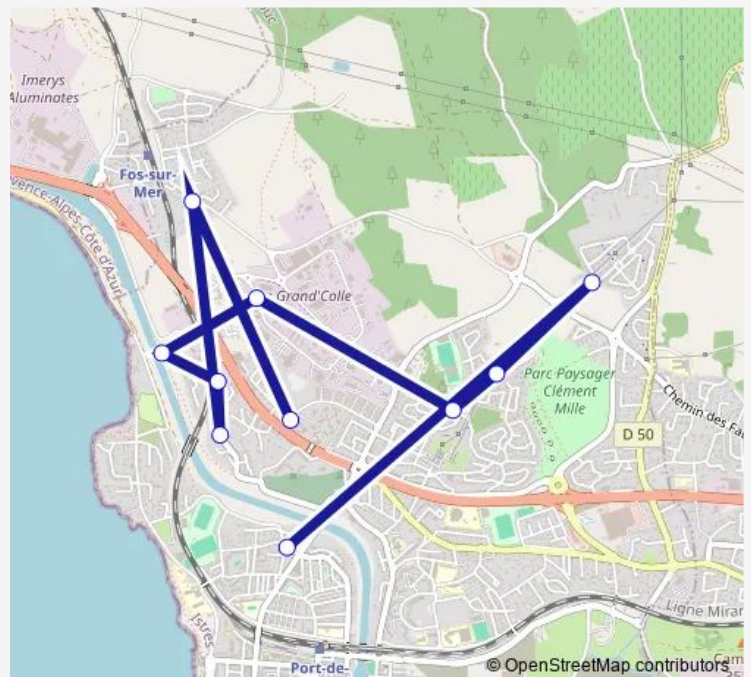

### Direction

Langevin — Ecole Pagnol

10 stops

[Open route schedule](#)

Langevin

Jardins Louis

Armand Guigue

Lavandes

### Route info

Direction: Langevin

Stops: 10

Trip Duration: 0 hour 42 min

7309 — Ecole des Arcades - GS M Pagnol

## Direction

Ecole Arcades — Pont du Roy Lafarge

8 stops

[Open route schedule](#)

Ecole Arcades

Les Pins

Ecole Pagnol

Jardins Louis

## Route info

Direction: Ecole Arcades

Stops: 8

Trip Duration: 0 hour 33 min