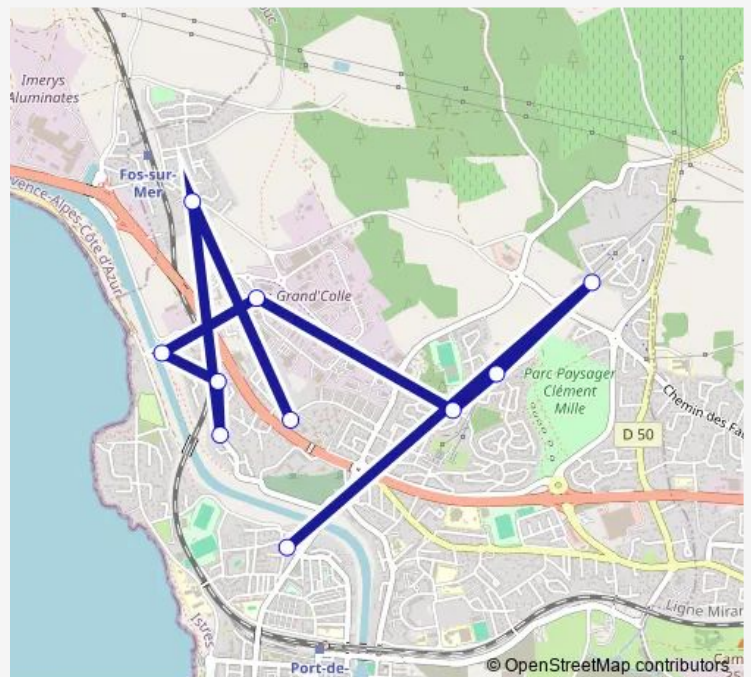

Les Pins

Les Hameaux

Pont du Roy 1

Pont du Roy 2

Ecole Arcades

Ecole Pagnol

**Route schedule**

Langevin — Ecole Pagnol

Monday 07:48-13:05

Tuesday 07:48-13:05

Wednesday —

Thursday 07:48-13:05

Friday 07:48-13:05

Saturday —

Sunday —

**Route info**

Direction: Langevin

Stops: 10

Trip Duration: 0 hour 42 min

## Direction

Ecole Arcades — Pont du Roy Lafarge

8 stops

[Open route schedule](#)

Ecole Arcades

Les Pins

Ecole Pagnol

Jardins Louis