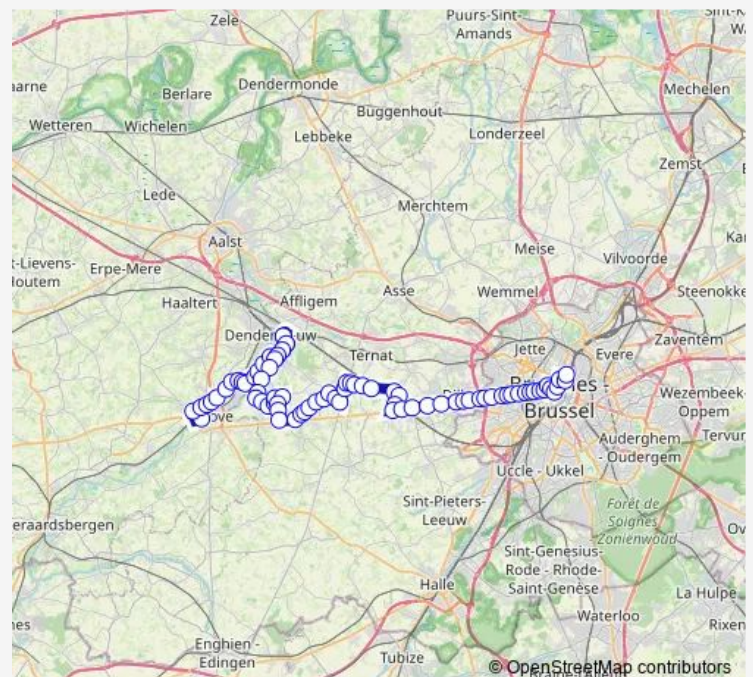

Bus R24 Ninove - Liedekerke - Dilbeek (- Brussel Noord)

[Go to website](#)

Direction

Brussel Noord opstaphalte — Ninove Centrum

76 stops

[Open route schedule](#)

Brussel Noord opstaphalte

Brussel Rogier

Brussel Nieuwbrug

Brussel Begijnhof

Brussel Beurs

Brussel Dansaert

Brussel Vlaamsepoort

Brussel Ninoofsepoort

Sint-Jans-Molenbeek Driehoek

Sint-Jans-Molenbeek Hertogin Brabant

Sint-Jans-Molenbeek Vier Winden

Sint-Jans-Molenbeek Weststation

Anderlecht Henri de Smet

Anderlecht Scheut

Anderlecht Obus

Anderlecht Prins van Luik

Sint-Jans-Molenbeek Moortebeek

Dilbeek Tourelle

Dilbeek Sint-Antoon

Dilbeek Kaudenaardestraat

Dilbeek Kalenbergstraat

Route schedule

Brussel Noord opstaphalte — Ninove Centrum

Monday —

Tuesday —

Wednesday 15:30-16:40

Thursday 15:30-18:10

Friday 15:30-18:10

Saturday —

Sunday —

Route info

Direction: Brussel Noord opstaphalte

Stops: 76

Trip Duration: 1 hour 51 min

R24 — Ninove - Liedekerke - Dilbeek (- Brussel Noord)