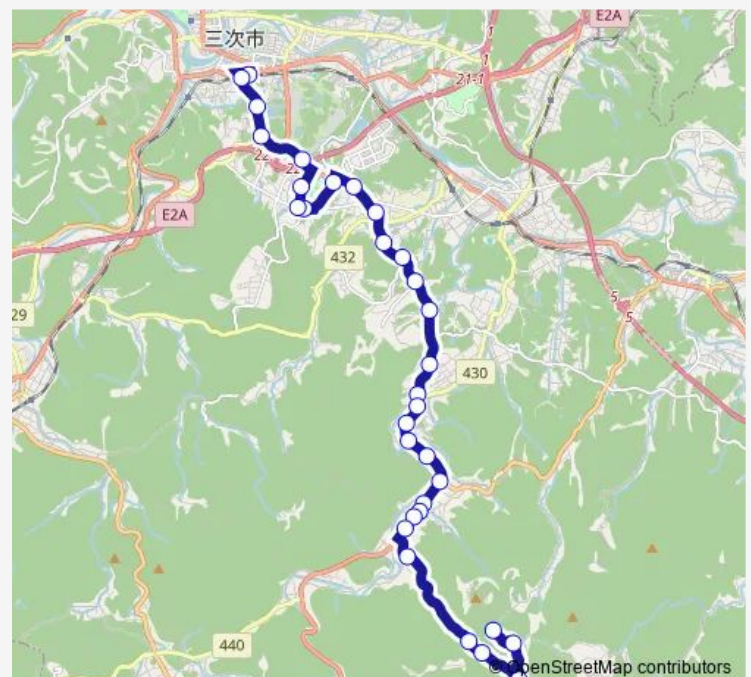

Bus 敷名廻神線/上田小線

[Go to website](#)

Direction

三次駅前 — 上田小跡

32 stops

[Open route schedule](#)

三次駅前

南駅口

信平橋

西酒屋

門田口

三次中央病院

美術館前

三次ワイナリー

工業団地口南

鍛冶屋

廻神

長尾

岩倉橋

風土記の丘入口

田幸

糸井池上

糸井

西川橋

海渡橋

海渡観音

上海渡

Route schedule

三次駅前 — 上田小跡

Monday 11:32-17:32

Tuesday 11:32-17:32

Wednesday 11:32-17:32

Thursday 11:32-17:32

Friday 11:32-17:32

Saturday —

Sunday —

Route info

Direction: 三次駅前

Stops: 32

Trip Duration: 0 hour 41 min

敷名廻神線/上田小線