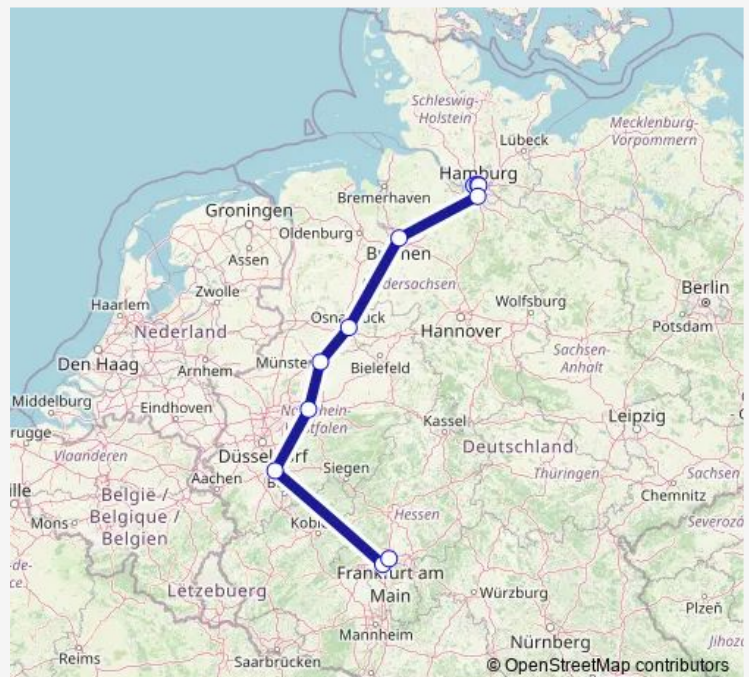

### Route schedule

Münster Hauptbahnhof — Frankfurt (Main) Hauptbahnhof

Monday —

Tuesday —

Wednesday 06:02

Thursday —

Friday —

Saturday —

### Route info

Direction: Münster Hauptbahnhof

Stops: 7

Trip Duration: 3 hour 2 min