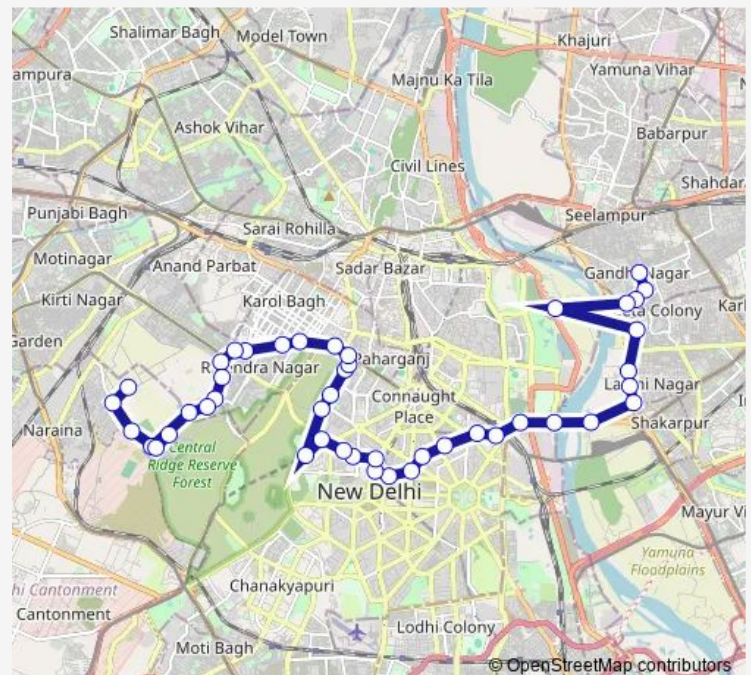

### Route schedule

Jheel Terminal — Inderpuri

Monday 05:00-21:45

Tuesday 05:00-21:45

Wednesday 05:00-21:45

Thursday 05:00-21:45

Friday 05:00-21:45

Saturday 05:00-21:45

### Route info

Direction: Jheel Terminal

Stops: 45

Trip Duration: 1 hour 43 min

310down

BusMaps

Talkatora Road

RML Hospital