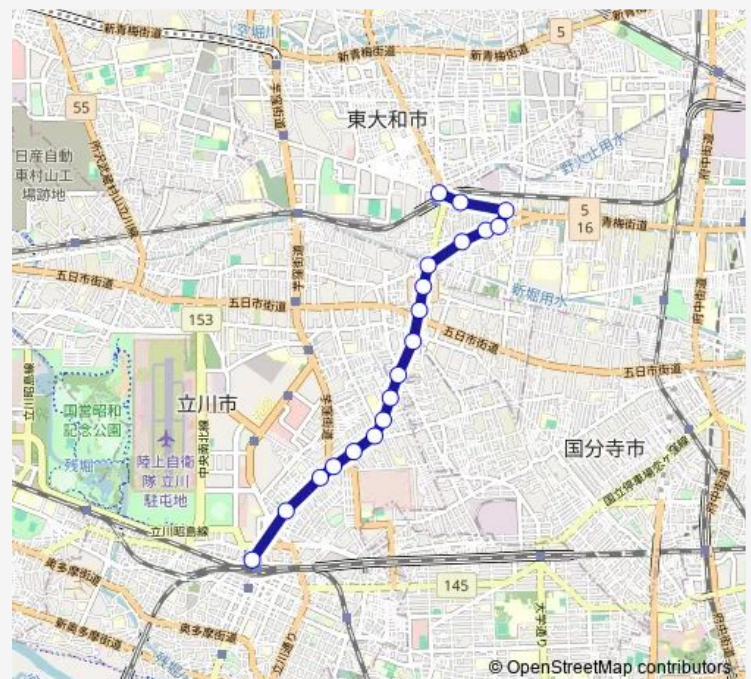

立川駅北口 — 東大和市駅

Monday 06:57-18:40

Tuesday 06:57-18:40

Wednesday 06:57-18:40

Thursday 06:57-18:40

Friday 06:57-18:40

Saturday 06:57-16:53

Sunday —

Route info

Direction: 立川駅北口

Stops: 19

Trip Duration: 0 hour 29 min

Direction

東大和市駅 — 立川駅北口

19 stops

[Open route schedule](#)

Thursday 07:24-17:38

Friday 07:24-17:38

Saturday 07:24-17:30

Sunday —

Route info

Direction: 東大和市駅

Stops: 19

Trip Duration: 0 hour 29 min