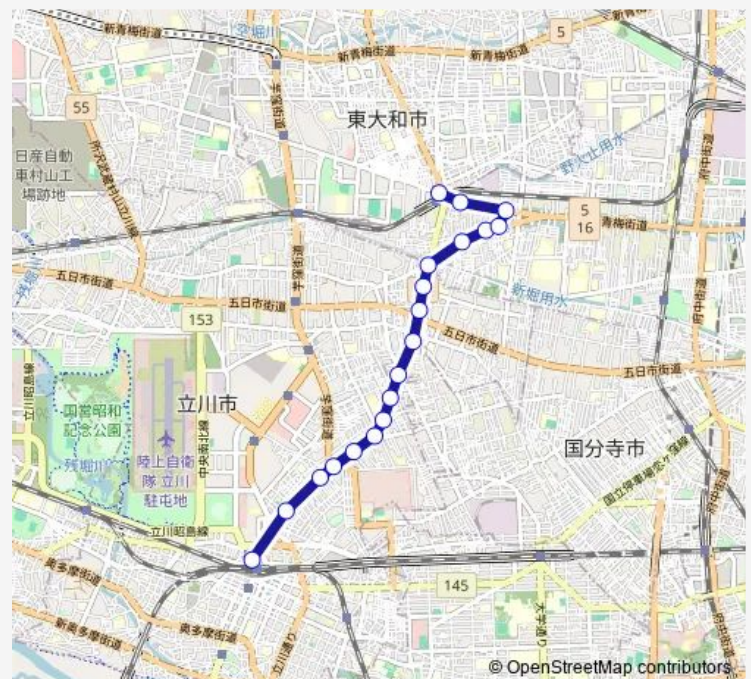

立川駅北口 — 東大和市駅

Monday 06:57-18:40

Tuesday 06:57-18:40

Wednesday 06:57-18:40

Thursday 06:57-18:40

Friday 06:57-18:40

Saturday 06:57-16:53

Sunday —

Route info

Direction: 立川駅北口

Stops: 19

Trip Duration: 0 hour 29 min

Direction

東大和市駅 — 立川駅北口

19 stops

[Open route schedule](#)

Thursday 07:24-17:38

Friday 07:24-17:38

Saturday 07:24-17:30

Sunday —

Route info

Direction: 東大和市駅

Stops: 19

Trip Duration: 0 hour 32 min