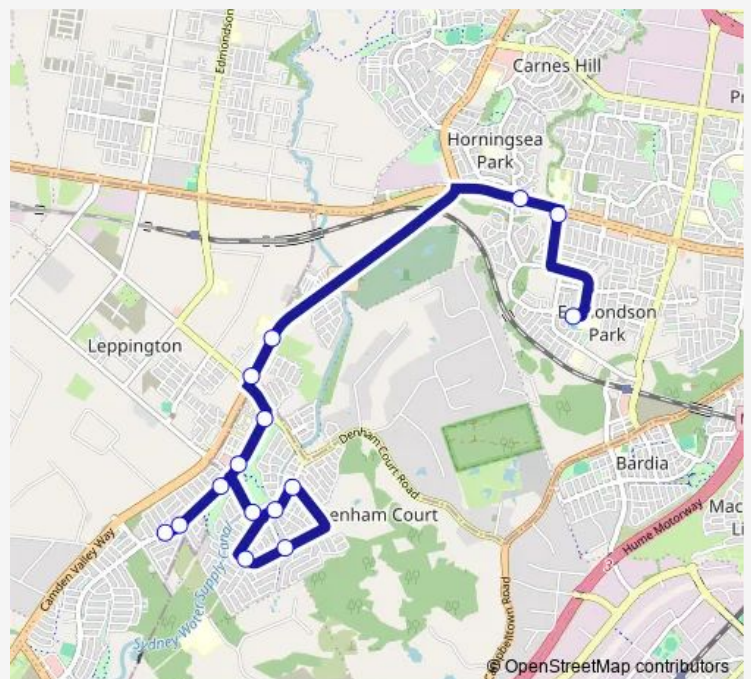

School Bus 1062 Leppington to St Francis College

[Go to website](#)

Direction

Jamboree Av At Konara St — St Francis Catholic College, School Grounds

15 stops

[Open route schedule](#)

- Jamboree Av At Konara St
- Jamboree Av Opp Canal Pde
- Jamboree Av After Scout St
- Fanflower Av Opp Wiregrass Av
- Leppington House Dr At Willowdale Dr
- Leppington House Dr At Commissioners Dr
- Commissioners Dr After Fairbrother Av
- East Leppington Public School, Willowdale Dr
- Jamboree Av Before Barbula Rd
- Jamboree Av Before Denham Court Rd
- Camden Valley Way After Ingleburn Rd
- Camden Valley Way Opp 1370
- Camden Valley Way At Horningsea Park Dr
- Rynan Av After Camden Valley Way
- St Francis Catholic College, School Grounds

Route schedule

Jamboree Av At Konara St — St Francis Catholic College, School Grounds

Monday	07:35
Tuesday	07:35
Wednesday	07:35
Thursday	07:35
Friday	07:35
Saturday	—
Sunday	—

Route info

Direction: Jamboree Av At Konara St

Stops: 15

Trip Duration: 0 hour 32 min

1062 — Leppington to St Francis College

1062 School Bus time schedules and route maps are available in an offline PDF at busmaps.com. Use the busmaps.com website to see live bus times, train schedule or subway schedule, and step-by-step directions for all public transit in Liverpool

The schedule is provided in the local timezone. Times with "(+1)" indicate departures on the next day.

PDF file created on 2025-01-31

2024 BusMaps.com - All Rights Reserved