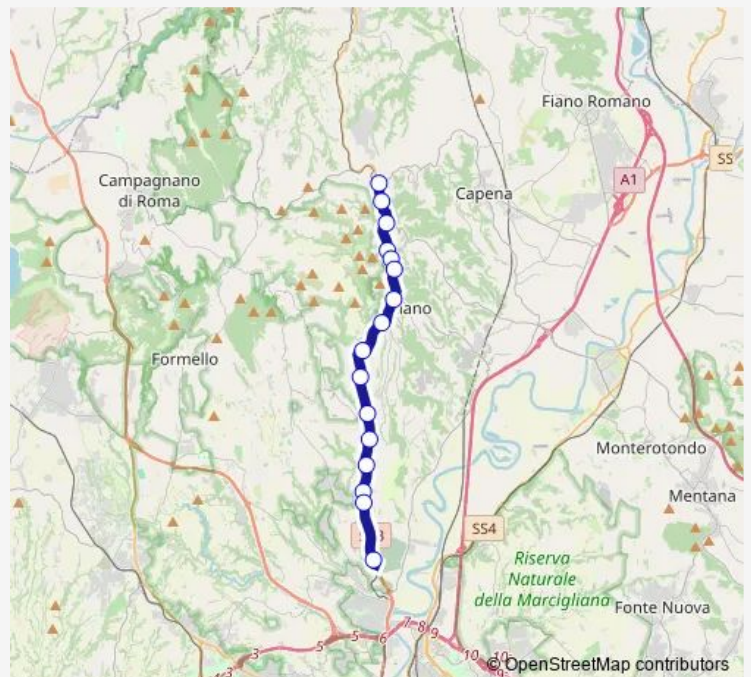

Roma | Via Flaminia, 1850-1860 # f2237

Roma | Via Flaminia Via Cornalba # f2366

Roma | Via Flaminia Via Vignanello # f2367

Roma | Stazione Montebello # f16001

**Route schedule**

Morlupo | Stazione # f2252 — Roma | Stazione Montebello # f16001

Monday 06:10-12:35

Tuesday 06:10-12:35

Wednesday 06:10-12:35

Thursday 06:10-12:35

Friday 06:10-12:35

Saturday 12:35

Sunday —

**Route info**

Direction: Morlupo | Stazione # f2252

Stops: 16

Trip Duration: 0 hour 20 min

Morlupo - Montebello (RM-VT) # MI939a

Bus time schedules and route maps are available in an offline PDF at [busmaps.com](https://busmaps.com). Use the [busmaps.com](https://busmaps.com) website to see live bus times, train schedule or subway schedule, and step-by-step directions for all public transit in Riano