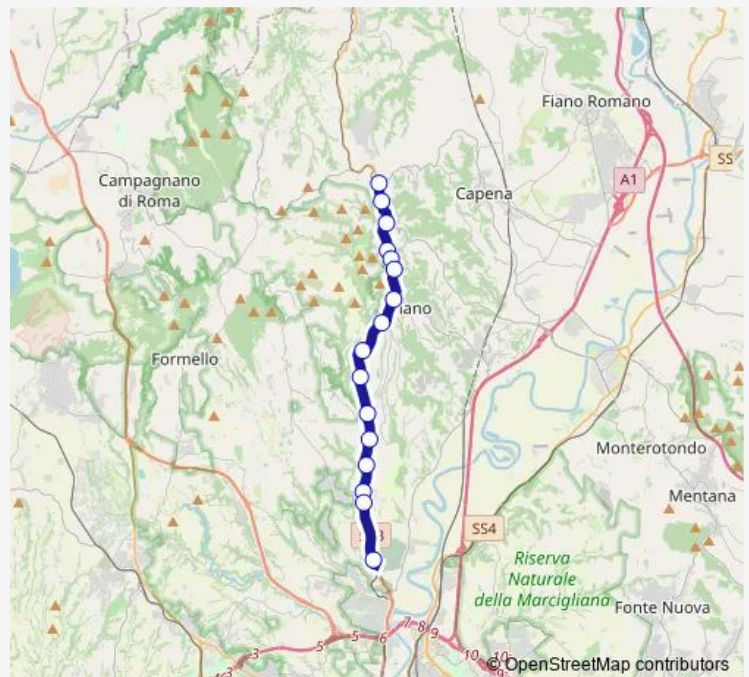

Roma | Via Flaminia, 1850-1860 # f2237

Roma | Via Flaminia Via Cornalba # f2366

Roma | Via Flaminia Via Vignanello # f2367

Roma | Stazione Montebello # f16001

Route schedule

Morlupo | Stazione # f2252 — Roma | Stazione Montebello # f16001

Monday 06:10-12:35

Tuesday 06:10-12:35

Wednesday 06:10-12:35

Thursday 06:10-12:35

Friday 06:10-12:35

Saturday 12:35

Sunday —

Route info

Direction: Morlupo | Stazione # f2252

Stops: 16

Trip Duration: 0 hour 20 min

Morlupo - Montebello (RM-VT) # MI939a

Bus time schedules and route maps are available in an offline PDF at busmaps.com. Use the busmaps.com website to see live bus times, train schedule or subway schedule, and step-by-step directions for all public transit in Riano