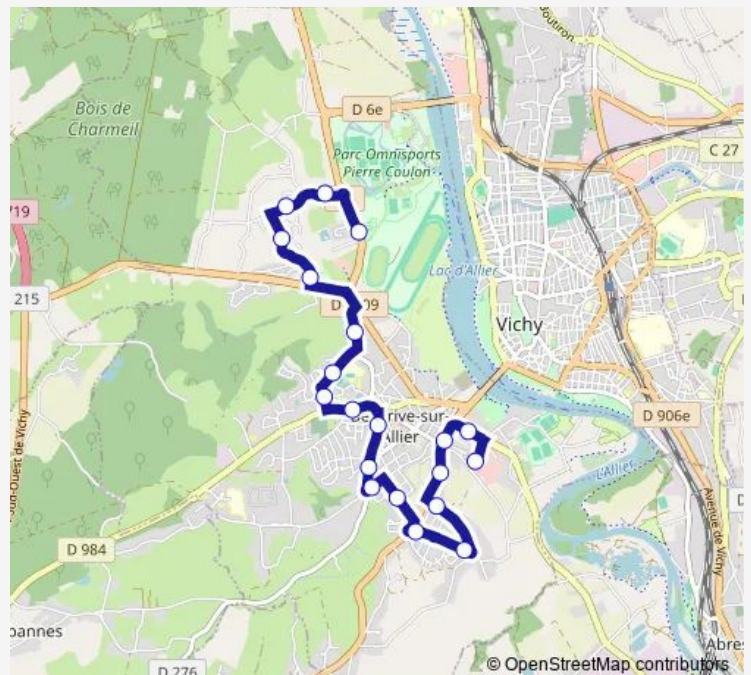

BELLERIVE/ALLIER - CHEMIN DES BERNARDS

BELLERIVE/ALLIER - CREPS

Route schedule

BELLERIVE/ALLIER - SOURCE INTERMITTENTE —
BELLERIVE/ALLIER - CREPS

Monday	07:40-08:40
Tuesday	07:40-08:40
Wednesday	07:40-08:40
Thursday	07:40-08:40
Friday	07:40-08:40
Saturday	07:40-08:40
Sunday	—

Route info

Direction: BELLERIVE/ALLIER - SOURCE INTERMITTENTE

Stops: 20

Trip Duration: 0 hour 18 min

Direction

BELLERIVE/ALLIER - CREPS — BELLERIVE/ALLIER - GRANGE AU GRAIN

20 stops

[Open route schedule](#)

Route info

Direction: BELLERIVE/ALLIER - GRANGE AU GRAIN

Stops: 20

Trip Duration: 0 hour 18 min

Direction**BELLERIVE/ALLIER - CREPS — BELLERIVE/ALLIER - SOURCE INTERMITTENTE**

20 stops

[Open route schedule](#)

Route info

Direction: BELLERIVE/ALLIER - CREPS

Stops: 20

Trip Duration: 0 hour 19 min

I Bus time schedules and route maps are available in an offline PDF at busmaps.com. Use the busmaps.com website to see live bus times, train schedule or subway schedule, and step-by-step directions for all public transit in Vichy