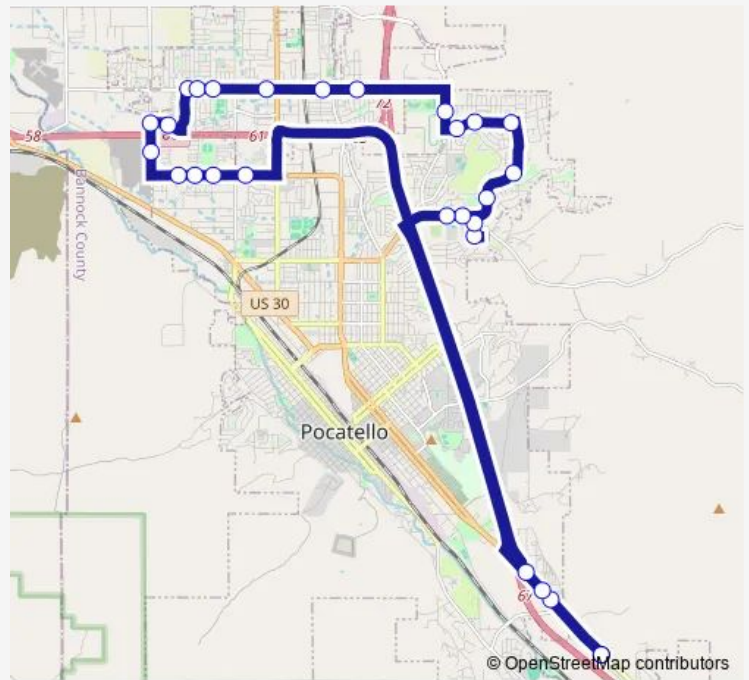

[Go to website](#)

Direction
 PRT Transit Center — PRT Transit Center
 57 stops
[Open route schedule](#)

- PRT Transit Center
- 5th at South Valley Northbound
- 5th at Broadway
- 5th at Jason
- S. 5th at Maverick
- 5th at Swisher
- 5th at Barton
- 5th at Stansbury
- ISU Public Safety (Eastbound)
- ISU Health Center
- ISU Rendezvous Center
- ISU Reed Gym
- ISU Garrison/Turner
- ISU Life Science
- Memorial at Human Development (Northbound)
- Memorial at Family Medicine (Northbound)
- 15th at Lander (Northbound)
- 15th at Wyeth
- Jefferson at Elm (Northbound)
- Jefferson at Walnut (Northbound)
- Poplar at Fairmont

Route schedule
 PRT Transit Center — PRT Transit Center

Monday	06:50
Tuesday	06:50
Wednesday	06:50
Thursday	06:50
Friday	06:50
Saturday	—
Sunday	—

Route info
 Direction: PRT Transit Center
 Stops: 57
 Trip Duration: 1 hour 20 min

■ | — Route I

Hyde at Eastridge (Northbound)

Hyde at Paramount (Northbound)

Monte Vista at Jessie

Monte Vista at Renee (Eastbound)

Monte Vista at Lucille (Eastbound)

Monte Vista at Beth (Southbound)

Booth at LDS Ball Park (Northbound)