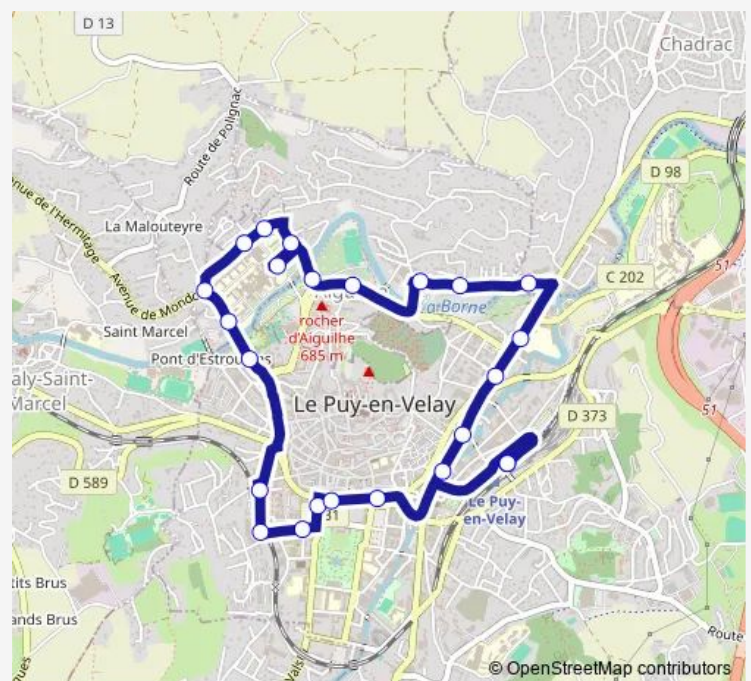

Latour Maubourg

Ronzade

RUE Vibert

Route schedule

Pole Intermodal — Pole Intermodal

Monday 09:40-17:05

Tuesday 09:40-17:05

Wednesday 09:40-17:05

Thursday 09:40-17:05

Friday 09:40-17:05

Saturday 09:40-17:05

Sunday —

Route info

Direction: Pole Intermodal

Stops: 24

Trip Duration: 0 hour 23 min

I — Pole Intermodal-Rives DE LA Borne-Hopital Emile Roux-Capucins

LE Breuil

Michelet

Pole Intermodal

Direction

Pole Intermodal — Pole Intermodal

24 stops

[Open route schedule](#)

Pole Intermodal

Square Coiffier

Republique

BD Joffre

Simone Weil

Rives DE LA Borne

LES Planches

Jalavoux