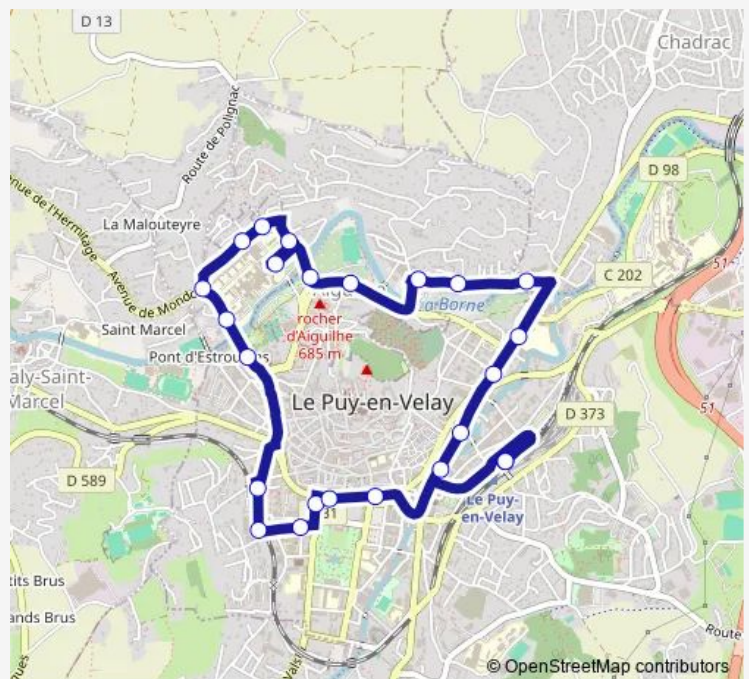

Latour Maubourg

Ronzade

RUE Vibert

Route schedule

Pole Intermodal — Pole Intermodal

Monday 09:40-17:05

Tuesday 09:40-17:05

Wednesday 09:40-17:05

Thursday 09:40-17:05

Friday 09:40-17:05

Saturday 09:40-17:05

Sunday —

Route info

Direction: Pole Intermodal

Stops: 24

Trip Duration: 0 hour 23 min

I — Pole Intermodal-Rives DE LA Borne-Hopital Emile Roux-Capucins

LE Breuil

Michelet

Pole Intermodal

Direction

Pole Intermodal — Pole Intermodal

24 stops

[Open route schedule](#)

Pole Intermodal

Square Coiffier

Republique

BD Joffre

Simone Weil

Rives DE LA Borne

LES Planches

Jalavoux