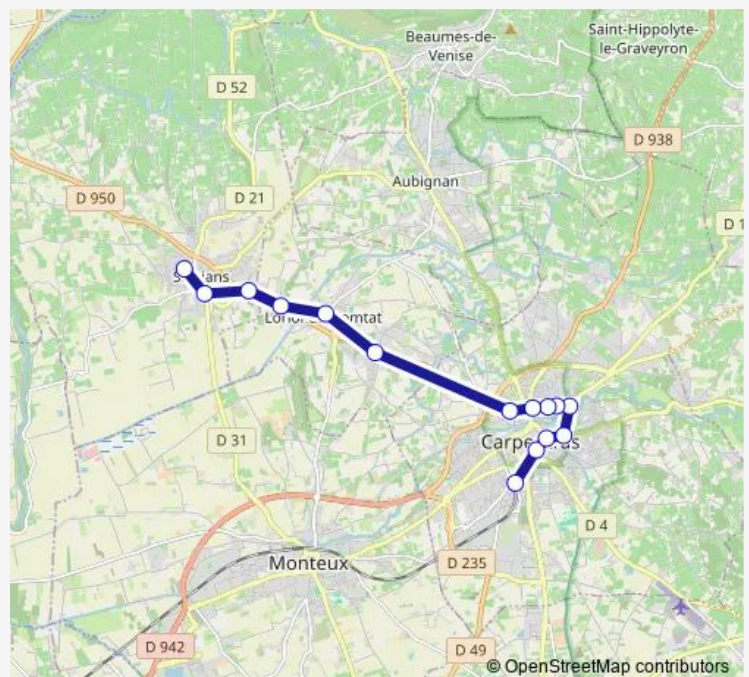

### Route schedule

Carpentras\_Pem Quai 8 — Sarrians\_Place Theodore Aubanel1

Monday 16:10-18:15

Tuesday 16:10-18:15

Wednesday 12:10-12:15

Thursday 16:10-18:15

Friday 16:10-18:15

Saturday —

### Route info

Direction: Carpentras\_Pem Quai 8

Stops: 15

Trip Duration: 0 hour 33 min