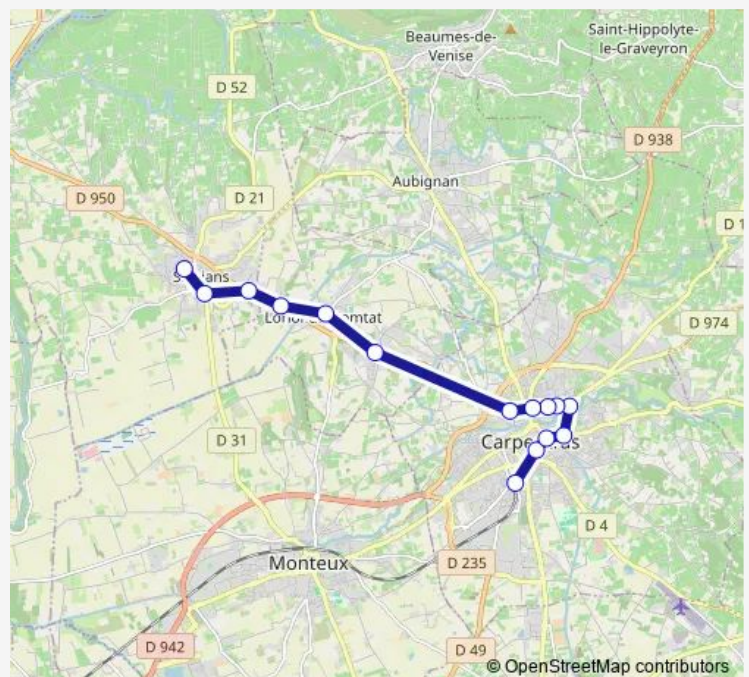

Thursday 16:10-18:15

Friday 16:10-18:15

Saturday —

Sunday —

Route info

Direction: Carpentras_Pem Quai 8

Stops: 15

Trip Duration: 0 hour 33 min

Direction

Sarrians_Place Theodore Aubanel1 — Carpentras_Pem Quai 2

23 stops

[Open route schedule](#)

Sarrians_Place Theodore Aubanel1

Sarrians_La Paret1

Sarrians_Sainte Croix1

Loriol_Za Loriol1