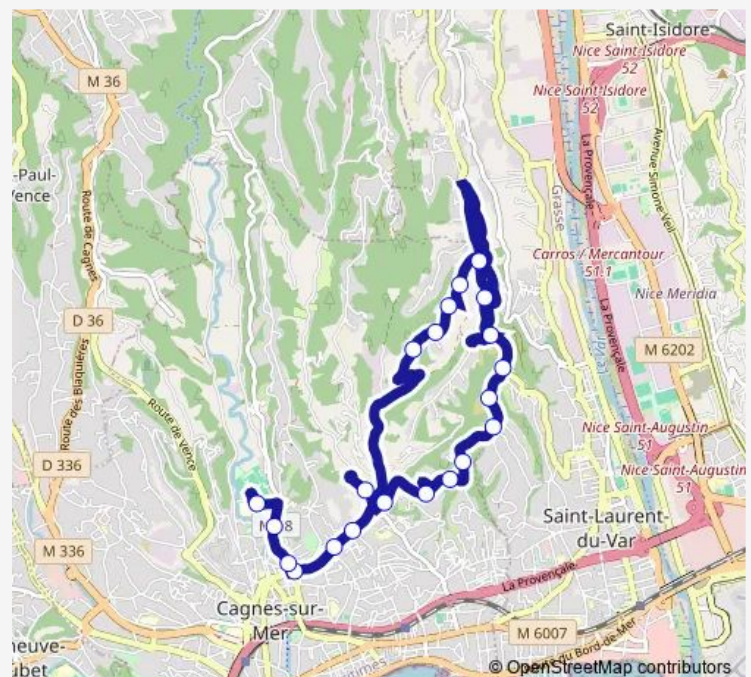

### Route schedule

Collège A.Malraux — Parc des Sports

Monday 07:15-08:30

Tuesday 07:15-08:30

Wednesday 07:15-08:30

Thursday 07:15-08:30

Friday 07:15-08:30

Saturday —

### Route info

Direction: Collège A.Malraux

Stops: 21

Trip Duration: 0 hour 30 min

I — Parc des Sports - Collège A. Malraux