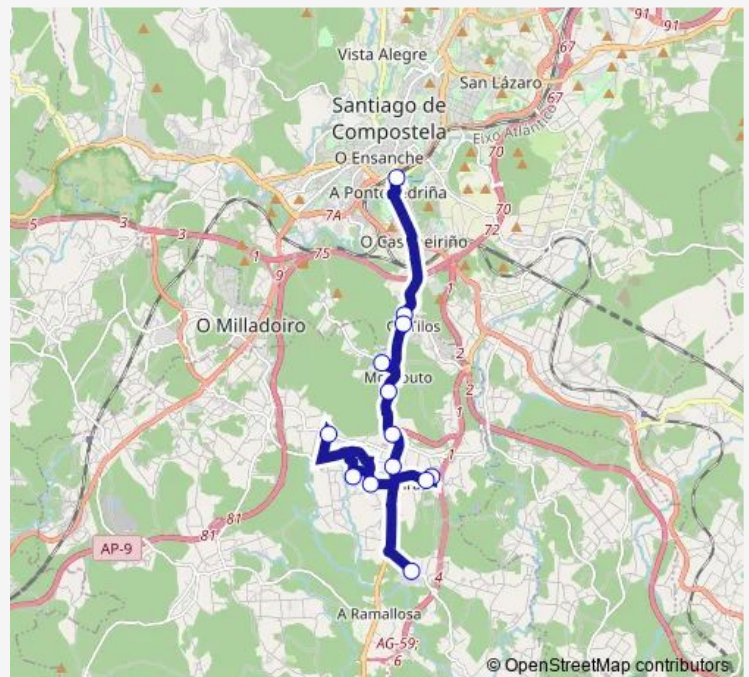

Feros

Torre (Teo)

Verxeles

Route schedule

Santiago E.I. — Verxeles

Monday 09:30-19:45

Tuesday 09:30-19:45

Wednesday 09:30-19:45

Thursday 09:30-19:45

Friday 09:30-19:45

Saturday 13:30-20:00

Sunday 21:00

Route info

Direction: Santiago E.I.

Stops: 13

Trip Duration: 0 hour 30 min

■ Xg860013 — Verxeles-Santiago E.I.

Direction

Verxeles — Santiago E.I.

13 stops

[Open route schedule](#)

Verxeles

Torre (Teo)

Feros

Os Tilos

Santiago E.I.

Route schedule

Verxeles — Santiago E.I.

| | |
|-----------|-------------|
| Monday | 07:30-15:45 |
| Tuesday | 07:30-15:45 |
| Wednesday | 07:30-15:45 |
| Thursday | 07:30-15:45 |
| Friday | 07:30-15:45 |
| Saturday | 10:00-15:30 |
| Sunday | 09:00 |