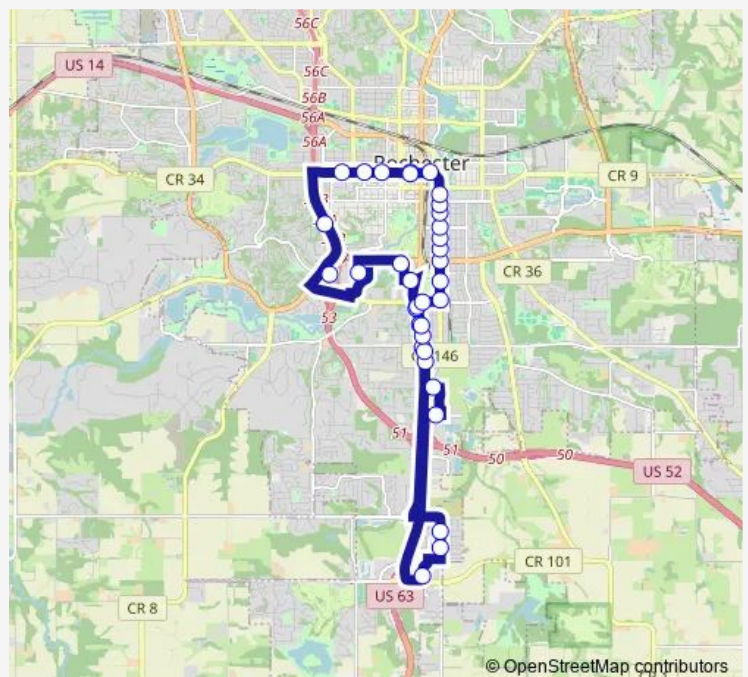

Near 12th St Southwest and Crossroads Dr Southwest

14th Street Southwest and 2nd Avenue Southwest

Along Broadway Avenue South and South of 16th Street Southeast

Broadway Avenue South and 18th Street Southwest

Along Broadway Avenue Street South of 20th Street Southwest

Saint Bridget Road Southeast and Maine Avenue Southeast

Saint Bridgets Road Southeast and Garden Court Southeast

Target South

28th St Southeast Of Broadway

Along 25th St Southeast And 500 East Of Broadway Avenue South

Route schedule

Downtown Transit Center Station C — Downtown Transit Center Station D

Monday	—
Tuesday	—
Wednesday	—
Thursday	—
Friday	—
Saturday	07:15-18:15
Sunday	07:15-18:15

Route info

Direction: Downtown Transit Center Station C

Stops: 34

Trip Duration: 0 hour 51 min

24 Weekend — Route 24 Weekend

Along Broadway Avenue South and South of 21st Street
Northeast

Broadway Avenue South and 21st St Southeast