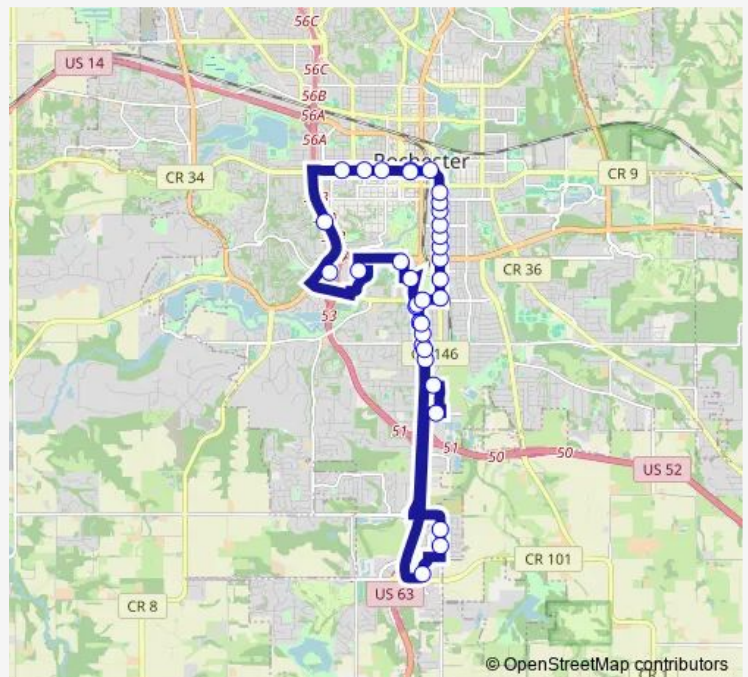

Route schedule

Downtown Transit Center Station C — Downtown Transit Center Station D

Monday	—
Tuesday	—
Wednesday	—
Thursday	—
Friday	—
Saturday	07:15-18:15
Sunday	07:15-18:15

Route info

Direction: Downtown Transit Center Station C

Stops: 34

Trip Duration: 0 hour 51 min

24 Weekend — Route 24 Weekend

Along Broadway Avenue South and South of 21st Street
Northeast

Broadway Avenue South and 21st St Southeast

Broadway Avenue South and 19th Street Southeast

Broadway Avenue South and 18th Street Southeast

Along Broadway Avenue South and South of 16th Street
Southeast

Along 16th Street Southeast and 1st Avenue Southeast

16th Street Southeast and 3rd Avenue Southeast

3rd Avenue Southeast and 8th Street Southeast

3rd Avenue Southeast and 6 1/2 Street Southeast

3rd Avenue Southeast and 5th Street Southeast

2nd St Southeast and 1st Avenue Southeast

Downtown Transit Center Station D