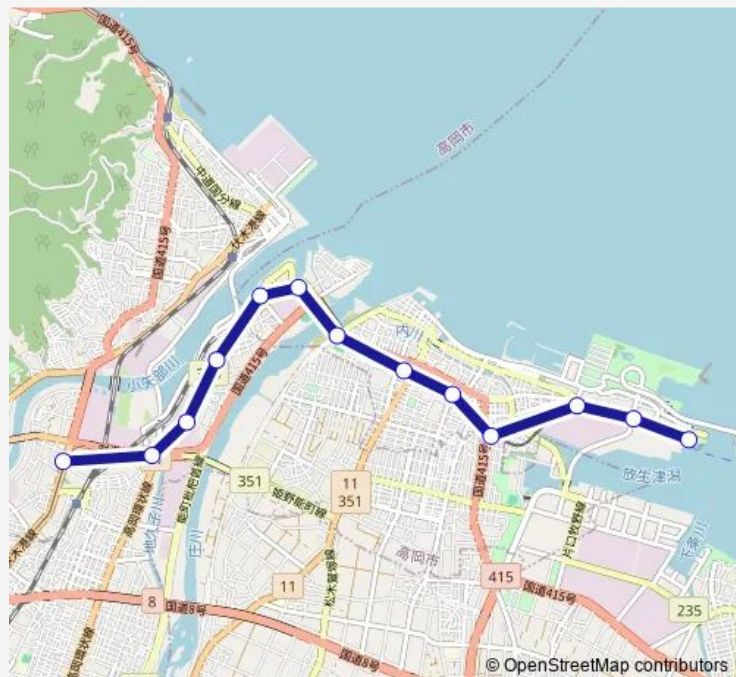

米島口 — 越ノ瀉

Monday	05:55-06:51
Tuesday	05:55-06:51
Wednesday	05:55-06:51
Thursday	05:55-06:51
Friday	05:55-06:51
Saturday	05:55-06:51
Sunday	05:55-06:51

Route info

Direction: 米島口

Stops: 13

Trip Duration: 0 hour 25 min