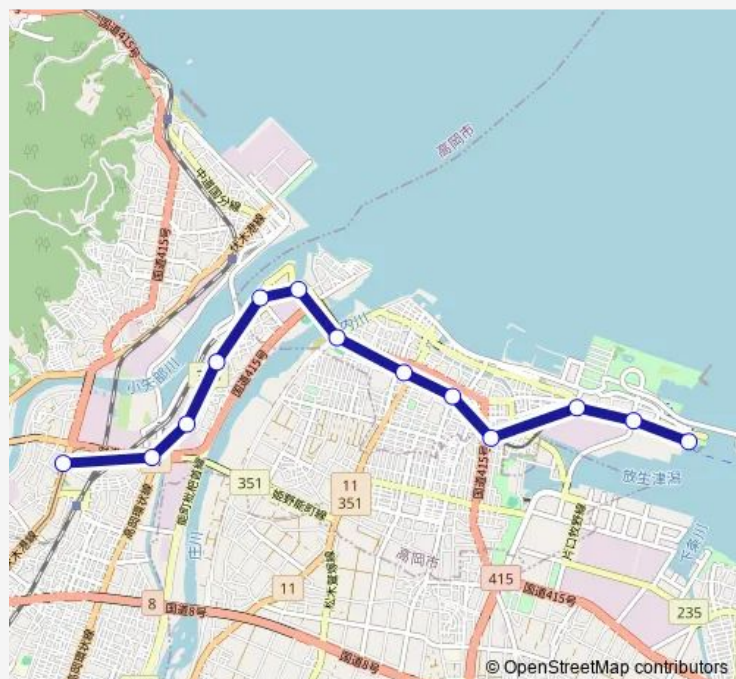

米島口 — 越ノ瀉

Monday	05:55-06:51
Tuesday	05:55-06:51
Wednesday	05:55-06:51
Thursday	05:55-06:51
Friday	05:55-06:51
Saturday	05:55-06:51
Sunday	05:55-06:51

Route info

Direction: 米島口

Stops: 13

Trip Duration: 0 hour 25 min