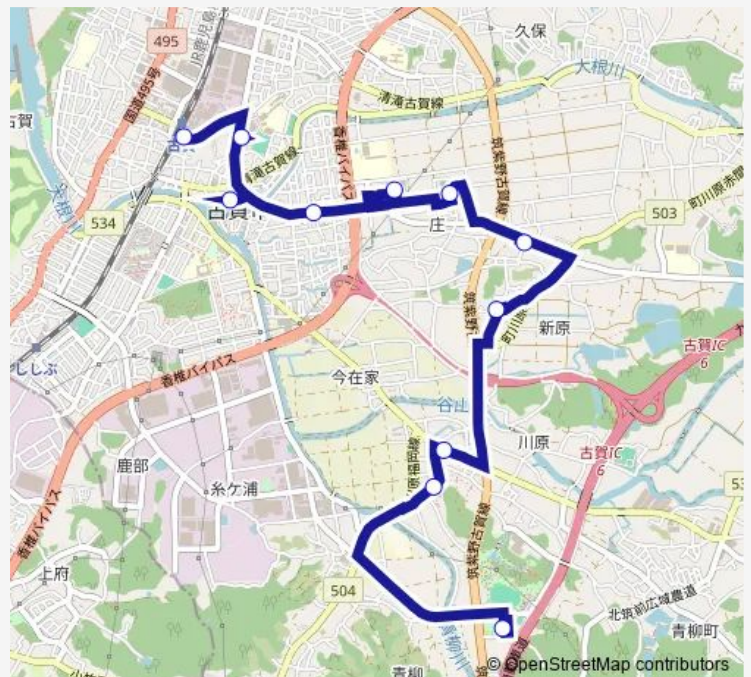

コスモス館

Route schedule

Jr古賀駅東口 — コスモス館

Monday 08:50-15:40

Tuesday 08:50-15:40

Wednesday 08:50-15:40

Thursday 08:50-15:40

Friday 08:50-15:40

Saturday 08:50-15:40

Sunday 08:50-15:40

Route info

Direction: Jr古賀駅東口

Stops: 11

Trip Duration: 0 hour 20 min

■ 古賀駅→サンコスモ→新原→青柳四つ角→コスモス館 —
古賀駅→サンコスモ→新原→青柳四つ角→コスモス館[...]

古賀駅→サンコスモ→新原→青柳四つ角→コスモス館 Bus time schedules and route maps are available in an offline PDF at busmaps.com. Use the busmaps.com website to see live bus times, train schedule or subway schedule, and step-by-step directions for all public transit in Koga