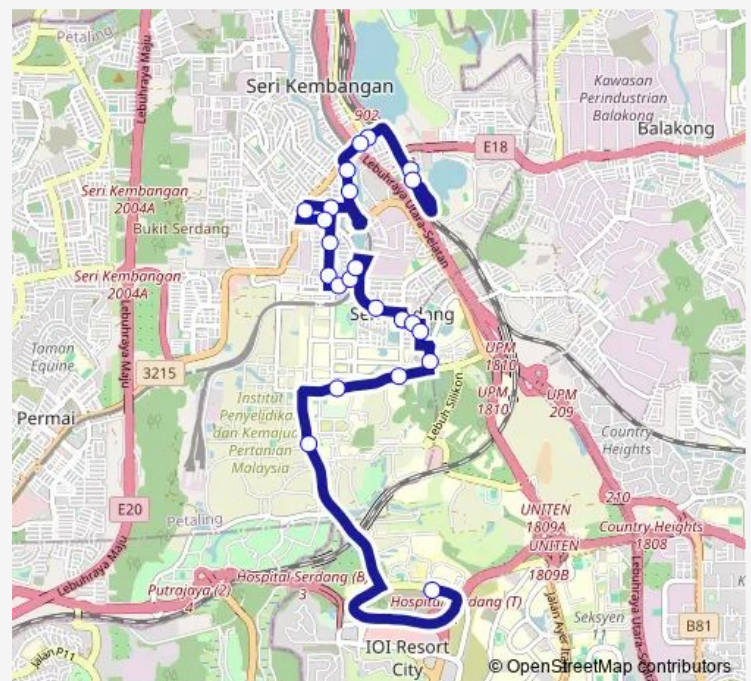

### Route schedule

Hospital Serdang (Opp) — Sj595 KTM Komuter Serdang (Opp)

Monday 06:00

Tuesday 06:00

Wednesday 06:00

Thursday 06:00

Friday 06:00

Saturday 06:00

### Route info

Direction: Hospital Serdang (Opp)

Stops: 23

Trip Duration: 0 hour 40 min

■ SJ04 — KTM Serdang ~ Hospital Serdang

Sj640 THE Mines

Sj595 KTM Komuter Serdang (Opp)