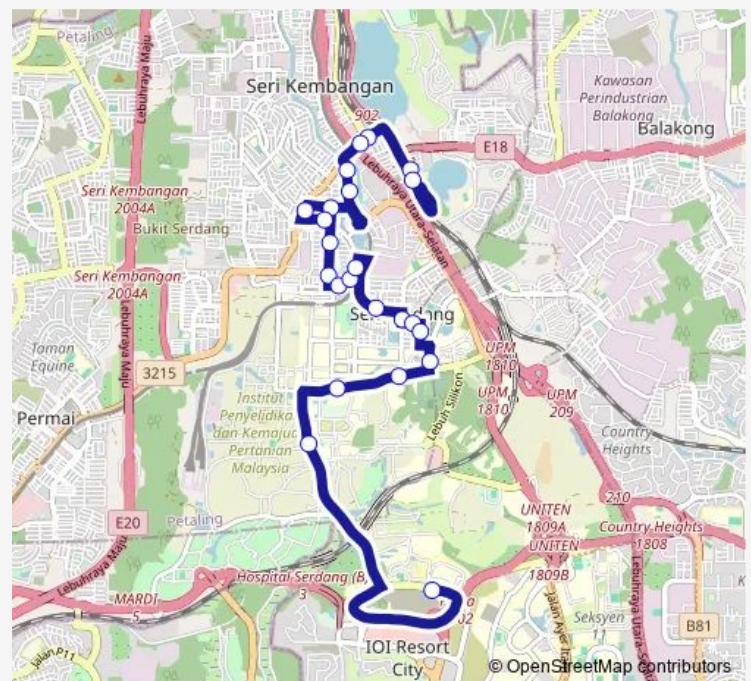

### Route schedule

Hospital Serdang (Opp) — Sj595 KTM Komuter Serdang (Opp)

Monday 06:00

Tuesday 06:00

Wednesday 06:00

Thursday 06:00

Friday 06:00

Saturday 06:00

### Route info

Direction: Hospital Serdang (Opp)

Stops: 23

Trip Duration: 0 hour 40 min

Sj04 — KTM Serdang ~ Hospital Serdang

Sj640 THE Mines

Sj595 KTM Komuter Serdang (Opp)