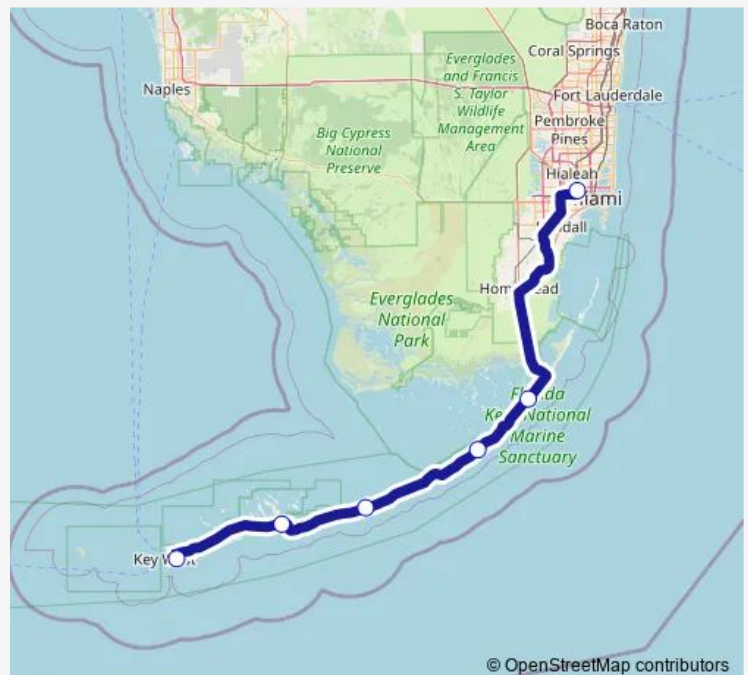

Wednesday 09:00-16:00

Thursday 09:00-16:00

Friday 09:00-16:00

Saturday 09:00-16:00

Sunday 09:00-16:00

Route info

Direction: Miami Intermodal Center

Stops: 6

Trip Duration: 4 hour 30 min

Direction

Key West Airport — Miami Intermodal Center

6 stops

[Open route schedule](#)

Key West Airport

Big Pine Key

Marathon Airport