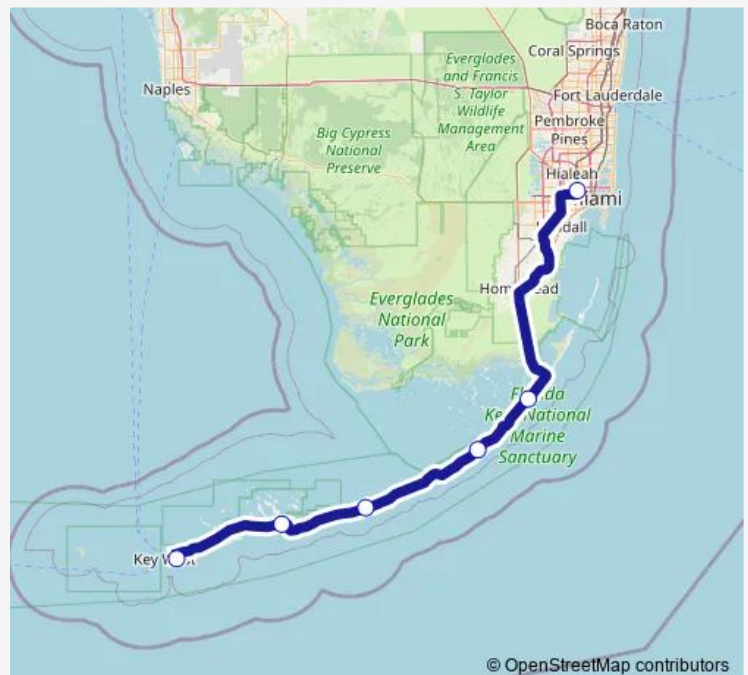

Bus Greyhound US0720s Miami - Key West

[Go to website](#)

Direction

Miami Intermodal Center — Key West Bus Station

6 stops

[Open route schedule](#)

Miami Intermodal Center

Key Largo Bus Stop

Islamorada (Wendy's)

Marathon Airport

Big Pine Key

Key West Bus Station

Route schedule

Miami Intermodal Center — Key West Bus Station

Monday 08:00-16:00

Tuesday 08:00-16:00

Wednesday 08:00-16:00

Thursday 08:00-16:00

Friday 08:00-16:00

Saturday 08:00-16:00

Sunday 08:00-16:00

Route info

Direction: Miami Intermodal Center

Stops: 6

Trip Duration: 4 hour 30 min