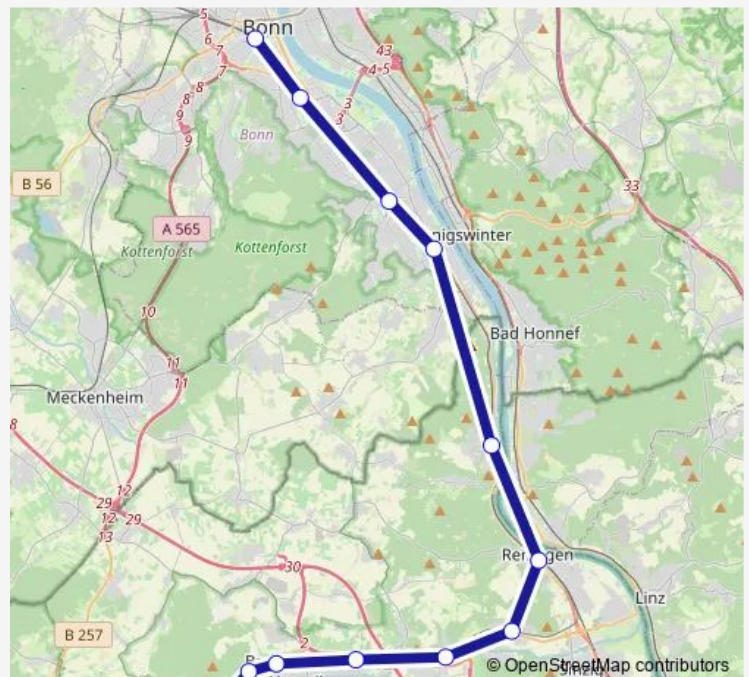

Rail RB30

[Go to website](#)

**Direction**

Bonn Hbf — Bad Neuenahr-Ahrweiler Walporzheim Bf

12 stops

[Open route schedule](#)

Bonn Hbf

Bonn Gronau UN Campus Bf

Bad Neuenahr-Ahrweiler Ahrweiler Marktbahnhof

Bad Neuenahr-Ahrweiler Walporzheim Bf

Route schedule

Bonn Hbf — Bad Neuenahr-Ahrweiler Walporzheim Bf

Monday 17:46

Tuesday 17:46

Wednesday 17:46

Thursday 17:46

Friday 17:46

Saturday 17:46

Sunday 17:46

Route info

Direction: Bonn Hbf

Stops: 12

Trip Duration: 0 hour 47 min

■ RB30

## Direction

Bonn Hbf — Bad Neuenahr-Ahrweiler Walporzheim Bf

12 stops

[Open route schedule](#)

Bonn Hbf

Bonn Gronau UN Campus Bf

Bonn Bad Godesberg Bf

Bonn Lannesdorf Mehlem Bf