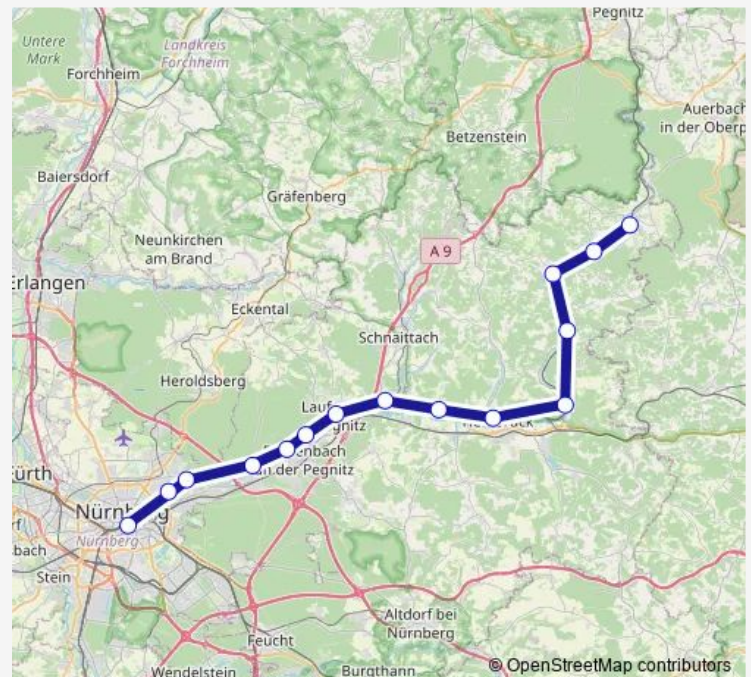

Tuesday 04:19-22:01

Wednesday 04:19-22:01

Thursday 04:19-22:01

Friday 04:19-22:01

Saturday 14:01-22:01

Sunday 14:01-22:01

Route info

Direction: Neuhaus (Pegnitz)

Stops: 15

Trip Duration: 0 hour 50 min

■ RB30

BusMaps

Direction

Nürnberg Hbf — Hersbruck (r Pegnitz)

7 stops

[Open route schedule](#)