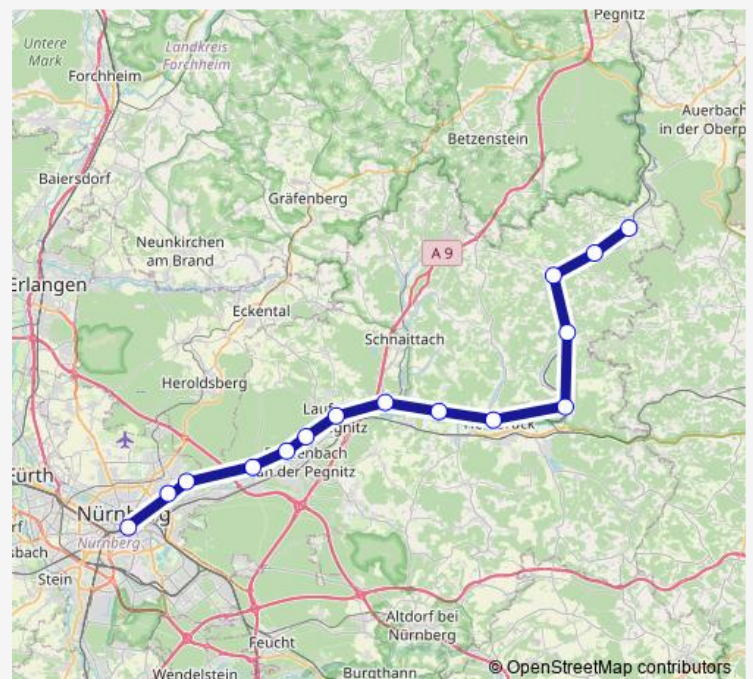

### Route info

Direction: Neuhaus (Pegnitz)

Stops: 15

Trip Duration: 0 hour 50 min

Rb30

BusMaps