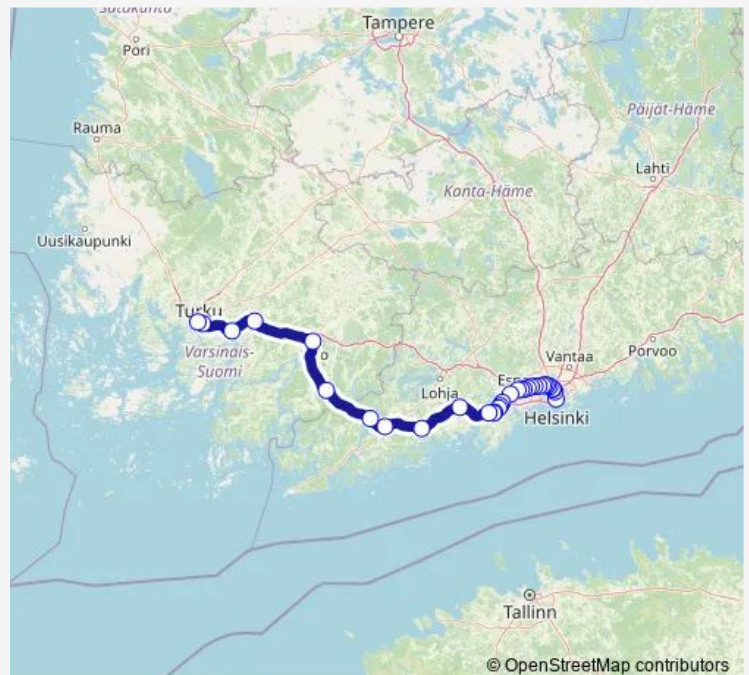

Long Distance Trains S 973 Helsinki - Turku

[Go to website](#)

Direction

undefined — undefined

0 stops

[Open route schedule](#)

Route schedule

undefined — undefined

Monday —

Tuesday —

Wednesday 22:52

Thursday —

Friday —

Saturday 22:52

Sunday 22:52

Route info

Direction:

Stops: 0

Trip Duration: — min

■ S 973 — Helsinki - Turku

Direction

Helsinki — Turku

32 stops

[Open route schedule](#)