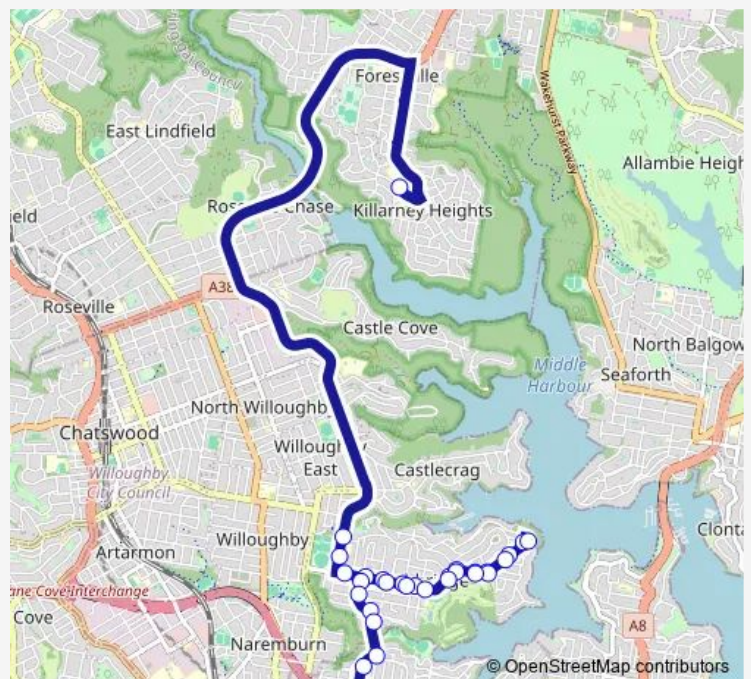

Route schedule

Killarney High School, Melwood Av — Miller St Opp Abbott St

Monday 15:18

Tuesday 14:38

Wednesday 15:18

Thursday 15:18

Friday 15:18

Saturday —

Sunday —

Route info

Direction: Killarney High School, Melwood Av

Stops: 30

Trip Duration: 0 hour 30 min

670w — Killarney Hts High Sch to Cammeray

Sailors Bay Rd Opp Tunks St

Sailors Bay Rd At Gunyah St