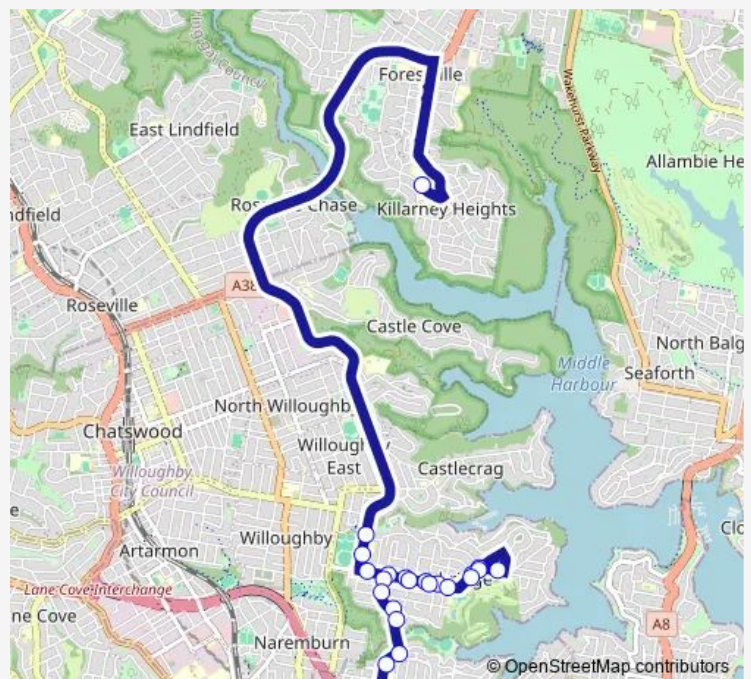

School Bus 670w Killarney Hts High Sch to Cammeray

[Go to website](#)

**Direction**

Killarney High School, Melwood Av — Amherst St After Miller St

24 stops

[Open route schedule](#)

Killarney High School, Melwood Av

Sailors Bay Rd Opp Tunks St

Sailors Bay Rd At Gunyah St

Strathallen Av After Sailors Bay Rd

Strathallen Av At Baroona Rd

Strathallen Av At Marana Rd

Strathallen Av At Cliff Av

Miller St After The Boulevarde

Route schedule

Killarney High School, Melwood Av — Amherst St After Miller St

Monday	15:18
Tuesday	14:38
Wednesday	15:18
Thursday	15:18
Friday	15:18
Saturday	—
Sunday	—

Route info

Direction: Killarney High School, Melwood Av

Stops: 24

Trip Duration: 0 hour 35 min

670w — Killarney Hts High Sch to Cammeray

Cammeray Public School, Palmer St

Miller St Opp Abbott St

Amherst St After Miller St

670w School Bus time schedules and route maps are available in an offline PDF at [busmaps.com](https://busmaps.com). Use the [busmaps.com](https://busmaps.com) website to see live bus times, train schedule or subway schedule, and step-by-step directions for all public transit in Sydney