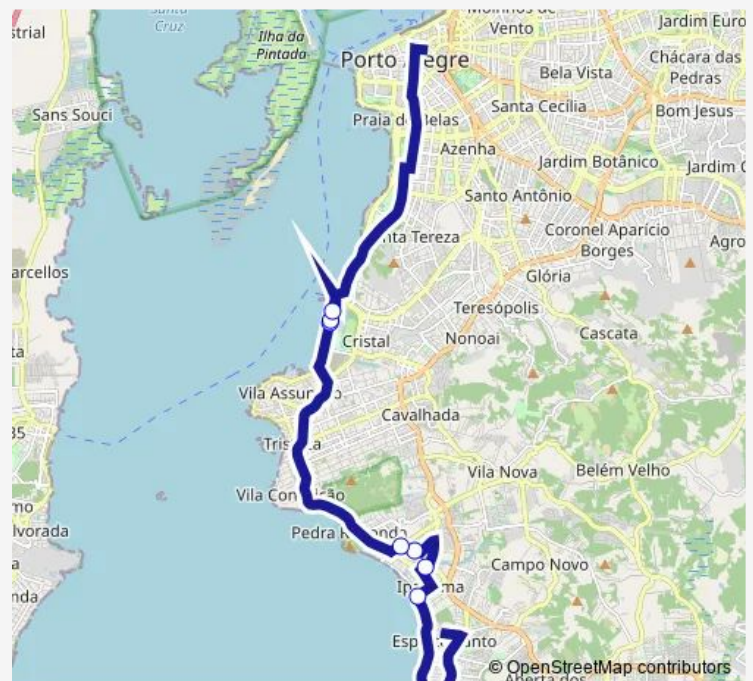

### Route info

Direction: Cristal Guaiba

Stops: 7

Trip Duration: 1 hour 0 min

1792 — Serraria / Oswaldo Cruz

1792 Bus time schedules and route maps are available in an offline PDF at [busmaps.com](https://busmaps.com). Use the [busmaps.com](https://busmaps.com) website to see live bus times, train schedule or subway schedule, and step-by-step directions for all public transit in Porto Alegre