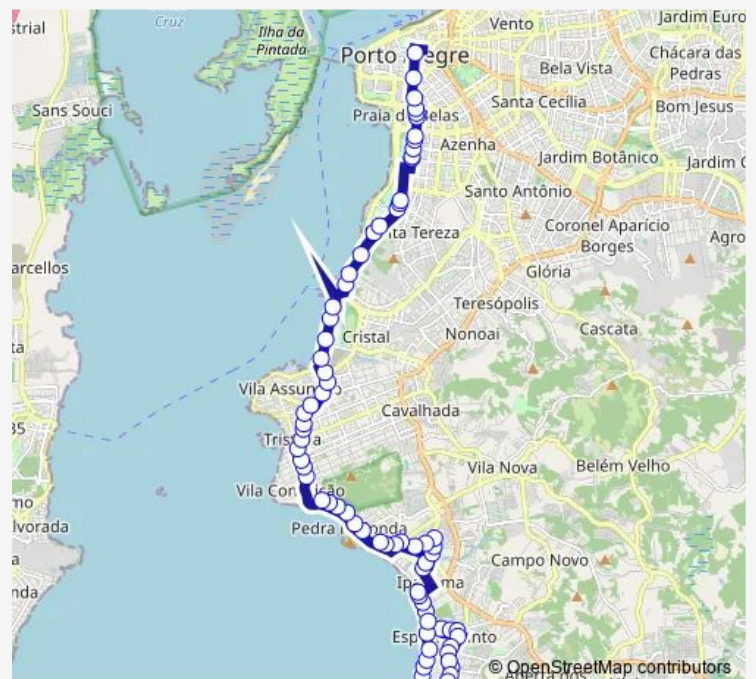

Saturday —

Sunday —

Route info

Direction: Carijos 27 5M DA R Guenoas

Stops: 76

Trip Duration: 1 hour 0 min

1792 — Serraria / Oswaldo Cruz

Guaiba 1586