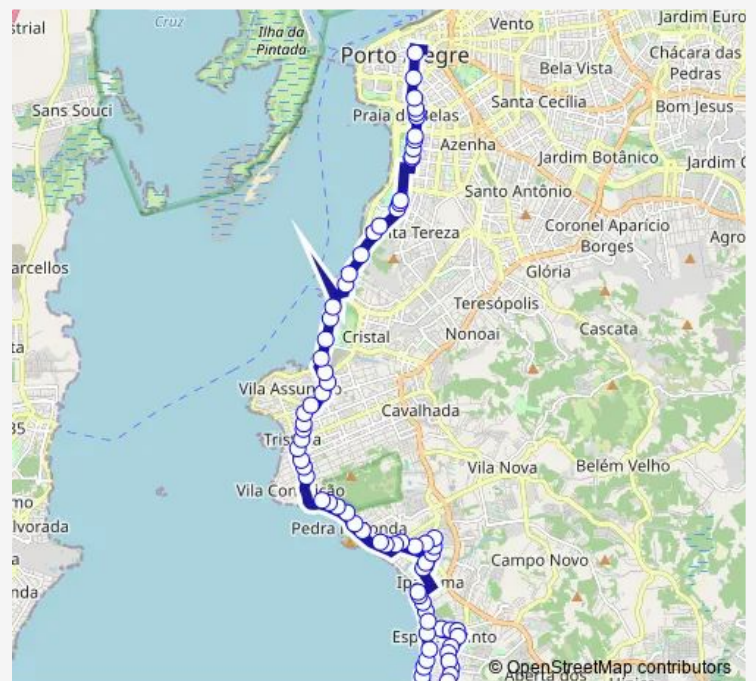

Saturday —

Sunday —

Route info

Direction: Carijos 27 5M DA R Guenoas

Stops: 76

Trip Duration: 1 hour 0 min

1792 — Serraria / Oswaldo Cruz

Guaiba 1586