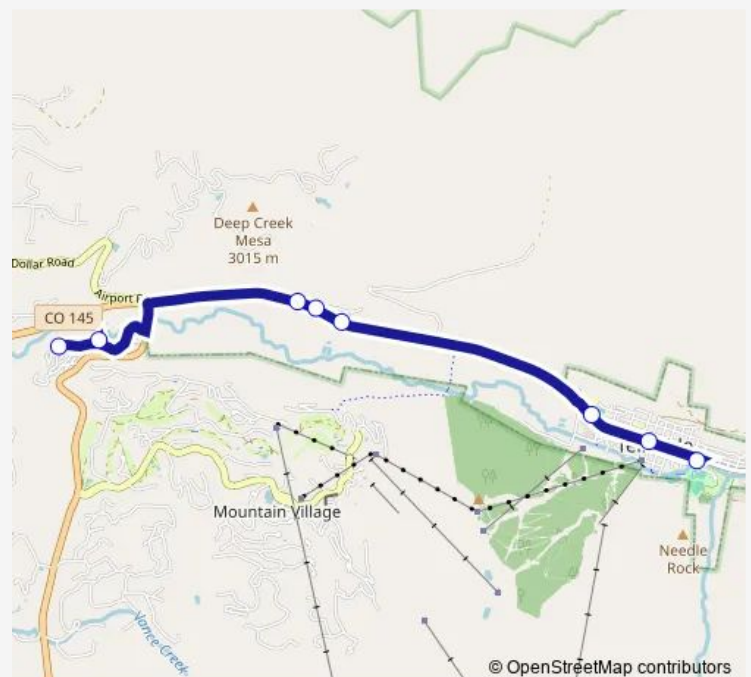

Lawson Hill Park & Ride

Eider Creek Eb

Hillside Eb

Telluride High School Eb

Telluride Court House

Telluride Town Park East

Route schedule

Upper Lawson Hill — Telluride Town Park East

Monday 06:50-21:55

Tuesday 06:50-21:55

Wednesday 06:50-21:55

Thursday 06:50-21:55

Friday 06:50-21:55

Saturday 06:50-21:55

Sunday 06:50-21:55

Route info

Direction: Upper Lawson Hill

Stops: 8

Trip Duration: 0 hour 20 min

Lawson Hill

Direction

Telluride Town Park East — Upper Lawson Hill

8 stops

[Open route schedule](#)

Route schedule

Telluride Town Park East — Upper Lawson Hill

Monday 06:25-22:15

Tuesday 06:25-22:15

Wednesday 06:25-22:15

Thursday 06:25-22:15

Friday 06:25-22:15

Saturday 06:25-22:15