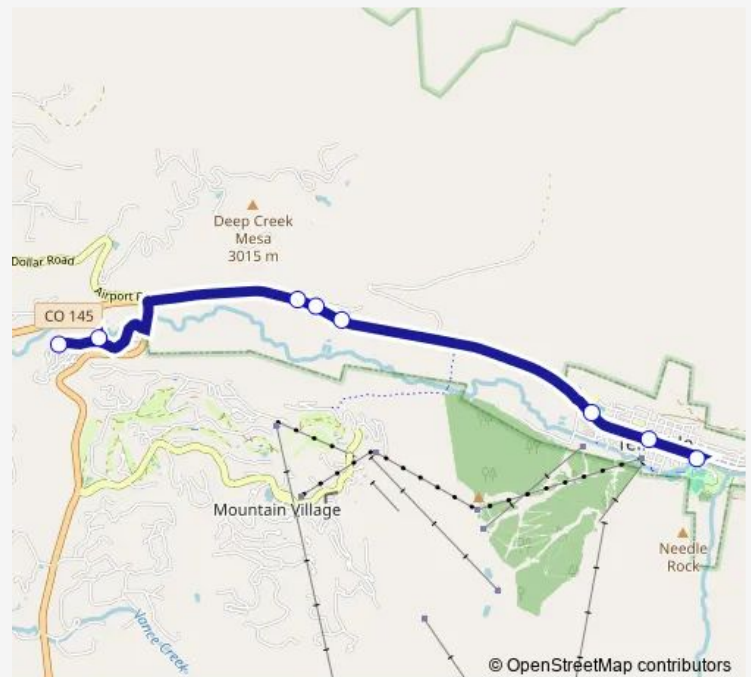

Lawson Hill Park & Ride

Eider Creek Eb

Hillside Eb

Telluride High School Eb

Telluride Court House

Telluride Town Park East

Route schedule

Upper Lawson Hill — Telluride Town Park East

Monday 06:50-21:55

Tuesday 06:50-21:55

Wednesday 06:50-21:55

Thursday 06:50-21:55

Friday 06:50-21:55

Saturday 06:50-21:55

Sunday 06:50-21:55

Route info

Direction: Upper Lawson Hill

Stops: 8

Trip Duration: 0 hour 20 min

Lawson Hill

BusMaps

Direction

Telluride Town Park East — Upper Lawson Hill

8 stops

Upper Lawson Hill

Route schedule

Telluride Town Park East — Upper Lawson Hill

Monday 06:25-22:15

Tuesday 06:25-22:15

Wednesday 06:25-22:15

Thursday 06:25-22:15

Friday 06:25-22:15