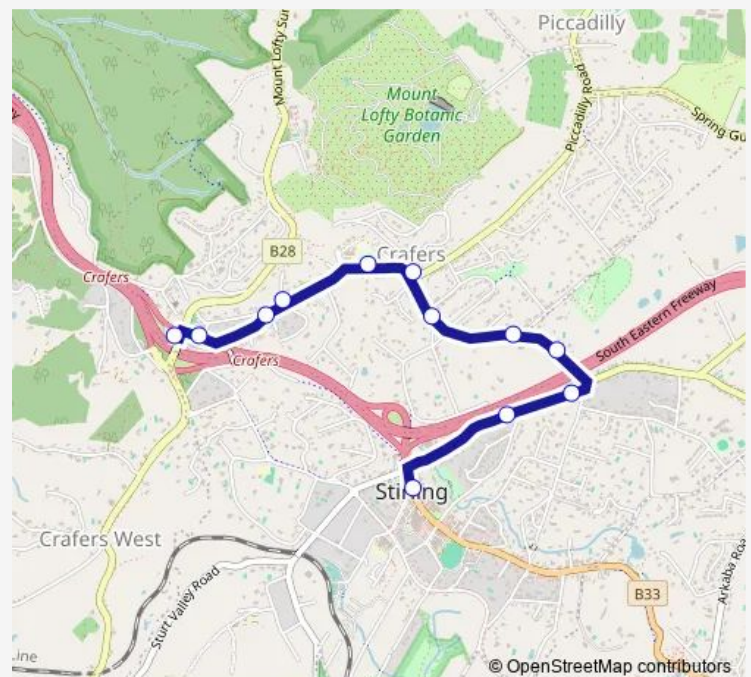

Bus 865S Crafers to Stirling

[Go to website](#)

Direction

Stop 24A / Zone A Crafers Park N Ride — Stop 36 Mt Barker Rd - East side

12 stops

[Open route schedule](#)

Stop 24A / Zone A Crafers Park N Ride

Stop 25 Main St - North side

Stop 26 Piccadilly Rd - North West side

Stop 27 Piccadilly Rd - North West side

Stop 29 Piccadilly Rd - North side

Stop 30 Piccadilly Rd - North East side

Stop 31 Old Mt Barker Rd - North East side

Stop 32 Old Mt Barker Rd - North side

Stop 33 Old Mt Barker Rd - North East side

Stop 34 Pomona Rd - South side

Stop 35 Pomona Rd - South side

Stop 36 Mt Barker Rd - East side

Route schedule

Stop 24A / Zone A Crafers Park N Ride — Stop 36 Mt Barker Rd - East side

Monday	—
Tuesday	—
Wednesday	—
Thursday	—
Friday	—
Saturday	11:04-14:04
Sunday	11:04-14:04

Route info

Direction: Stop 24A / Zone A Crafers Park N Ride

Stops: 12

Trip Duration: 0 hour 6 min

865S — Crafers to Stirling