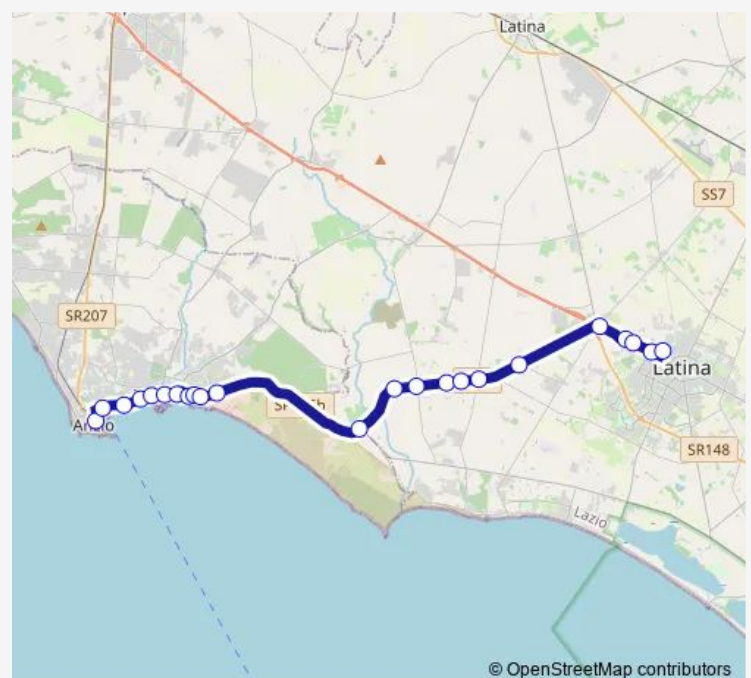

Route schedule

Anzio | Ist, Colonna Gatti # f2911 — Latina | Terminal Bus # f3092

Monday 16:50-20:00

Tuesday 16:50-20:00

Wednesday 16:50-20:00

Thursday 16:50-20:00

Friday 16:50-20:00

Saturday 08:30-15:20

Sunday —

Route info

Direction: Anzio | Ist, Colonna Gatti # f2911

Stops: 23

Trip Duration: 0 hour 45 min

© OpenStreetMap contributors

Anzio - Latina # Ne30a

Latina | Via Romagnoli # f2756