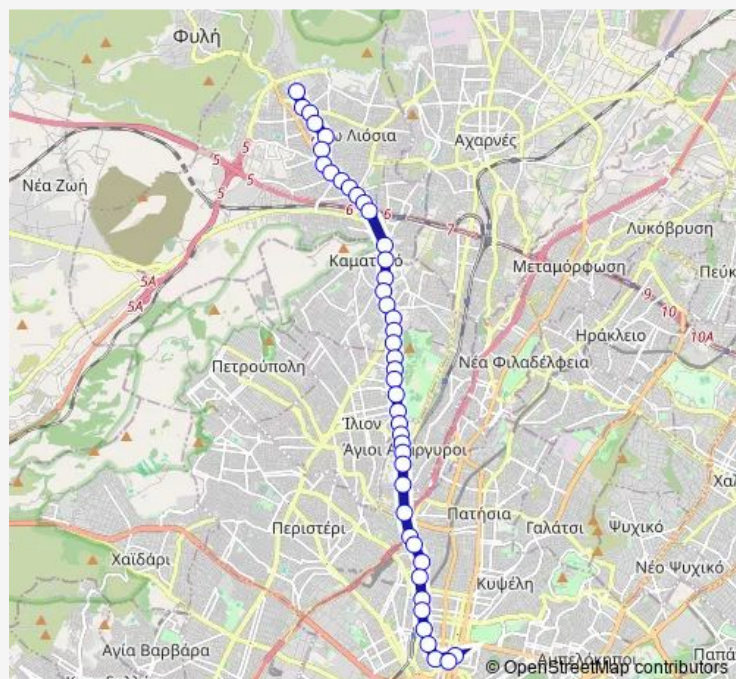

Saturday 05:00-24:00

Sunday 05:00-24:00

Route info

Direction: Αμαξοστασιο

Stops: 44

Trip Duration: 0 hour 50 min

6η Χασιασ

5η Χασιασ

Friday 05:15-24:00

Saturday 05:15-24:00

Sunday 05:15-24:00

Route info

Direction: Στουρναρη

Stops: 44

Trip Duration: 0 hour 40 min

11η Μαναρα