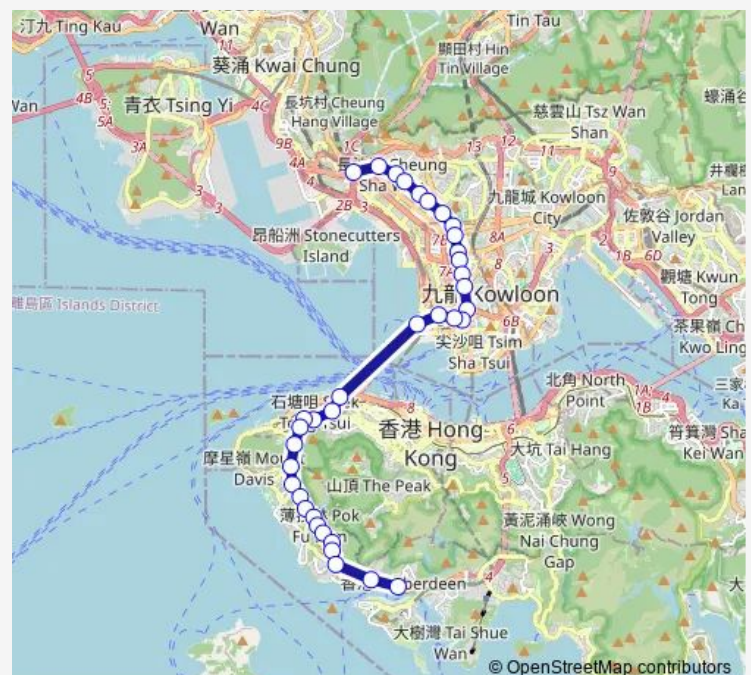

[Ctb] Tonkin Street, Cheung SHA WAN Road[[Kmb+Ctb] Tonkin Street Cheung SHA WAN/
Tonkin Street, Cheung SHA WAN Road

[Ctb] YEN Chow Street, Cheung SHA WAN Road[[Kmb+Ctb] YEN Chow Street Sham Shui PO/
Yen Chow Street, Cheung SHA WAN Road

[Ctb] PEI HO Street, Cheung SHA WAN Road[[Kmb+Ctb] PEI HO Street Sham Shui PO/
Pei HO Street, Cheung SHA WAN Road[[Kmb] PEI HO Street Sham Shui Po

[Ctb] Maple Street, Cheung SHA WAN Road[[Kmb+Ctb] Maple Street Sham Shui PO/
Maple Street, Cheung SHA WAN Road[[Kmb] Maple Street Sham Shui Po

[Ctb] Prince Edward Station, Nathan Road[[Kmb+Ctb] Prince Edward Station/
Prince Edward Station, Nathan Road[[Kmb] Prince Edward Station

[Ctb] Allied Plaza, Nathan Road[[Kmb+Ctb] Nullah Road Mong KOK/
Allied Plaza, Nathan Road[[Kmb] Nullah Road Mong Kok

[Ctb] Argyle Centre, Nathan Road[[Kmb] Mong KOK Station

[Ctb] Bank Centre, Nathan Road[[Kmb+Ctb] Nelson Street Mong KOK/
Bank Centre, Nathan Road[[Kmb] Nelson Street Mong Kok

Route schedule

[Ctb] Cheung SHA WAN (KOM Tsun Street) — [Ctb] Aberdeen[[Kmb+Ctb] Aberdeen BUS Terminus/
Aberdeen

Monday	00:40-05:50
Tuesday	00:40-05:50
Wednesday	00:40-05:50
Thursday	00:40-05:50
Friday	00:40-05:50
Saturday	00:40-05:50
Sunday	00:50-01:30

Route info

Direction: [Ctb] Cheung SHA WAN (KOM Tsun Street)

Stops: 39

Trip Duration: 1 hour 16 min

■ 970X — TIN WAN - Cheung SHA WAN (KOM Tsun Street)

BusMaps