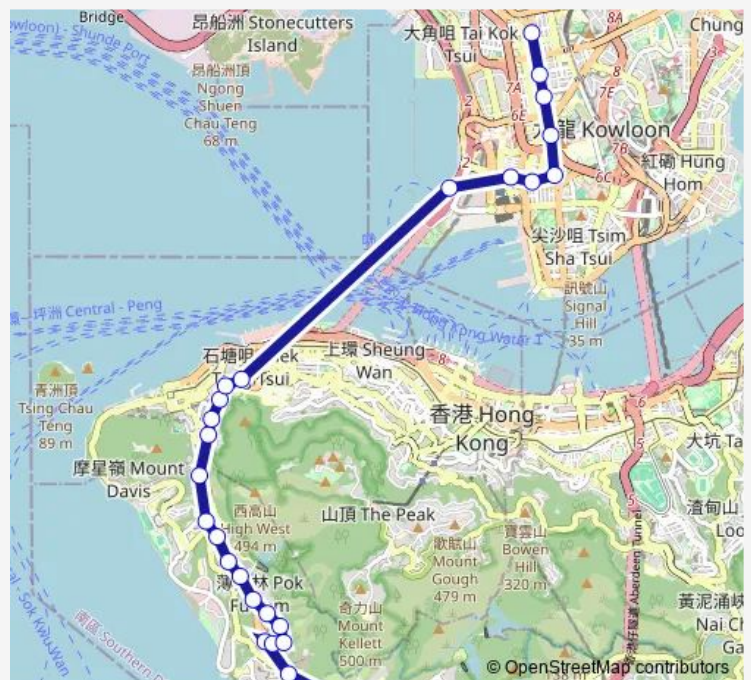

[Ctb] Aberdeen|[Kmb+Ctb] Aberdeen BUS Terminus/
Aberdeen

[Ctb] YUE FAI Road, Aberdeen Main Road|[Kmb+Ctb] YUE FAI Road/
Yue FAI Road, Aberdeen Main Road

[Ctb] Aberdeen Wholesale Fish Market, Aberdeen Praya Road|[Kmb+Ctb] Aberdeen Wholesale Fish Market/
Aberdeen Wholesale Fish Market, Aberdeen Praya Road

[Ctb] TIN WAN Street, Aberdeen Praya Road|[Kmb+Ctb] TIN WAN Street/
Tin WAN Street, Aberdeen Praya Road

[Ctb] WAH FU Road, Shek PAI WAN Road|[Kmb+Ctb] WAH FU Road/
Wah FU Road, Shek PAI WAN Road

[Ctb] YU Chun Keung Memorial College No.2, POK FU LAM Road

[Ctb] CHI FU Close, CHI FU Road

[Ctb] Block 1- 7 CHI FU FA Yuen, CHI FU Road

[Ctb] CHI FU Landmark, CHI FU Road

[Ctb] CHI FU FA Yuen Tennis Court, CHI FU Road

[Ctb] POK FU LAM Village, POK FU LAM Road

[Ctb] POK FU LAM Reservoir Road, POK FU LAM Road

[Ctb] Woodbury Court, POK FU LAM Road

[Ctb] Ebenezer School, POK FU LAM Road

[Ctb] Queen Mary Hospital, POK FU LAM Road

Route schedule

[Ctb] Aberdeen|[Kmb+Ctb] Aberdeen BUS Terminus/
Aberdeen — [Ctb] Bute Street, Nathan Road|[Kmb+Ctb] Bute Street Mong KOK/
Bute Street, Nathan Road|[Kmb] Bute Street Mong Kok

Monday	07:40
Tuesday	07:40
Wednesday	07:40
Thursday	07:40
Friday	07:40
Saturday	—
Sunday	—

Route info

Direction: [Ctb] Aberdeen|[Kmb+Ctb] Aberdeen BUS Terminus/
Aberdeen

Stops: 29

Trip Duration: 1 hour 0 min

■ 970X — Aberdeen - Mong Kok