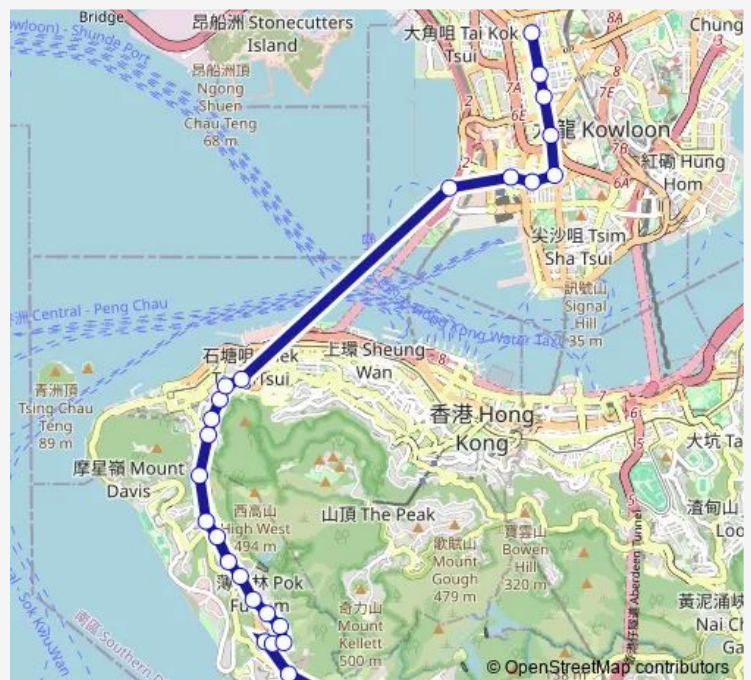

### Route info

Direction: [Ctb] Aberdeen|[Kmb+Ctb] Aberdeen BUS Terminus/<Br>Aberdeen

Stops: 29

Trip Duration: 0 hour 59 min

[Ctb] Hkcccu POK FU LAM Road Cemetery, POK FU LAM Road

[Ctb] Mount Davis Road, POK FU LAM Road