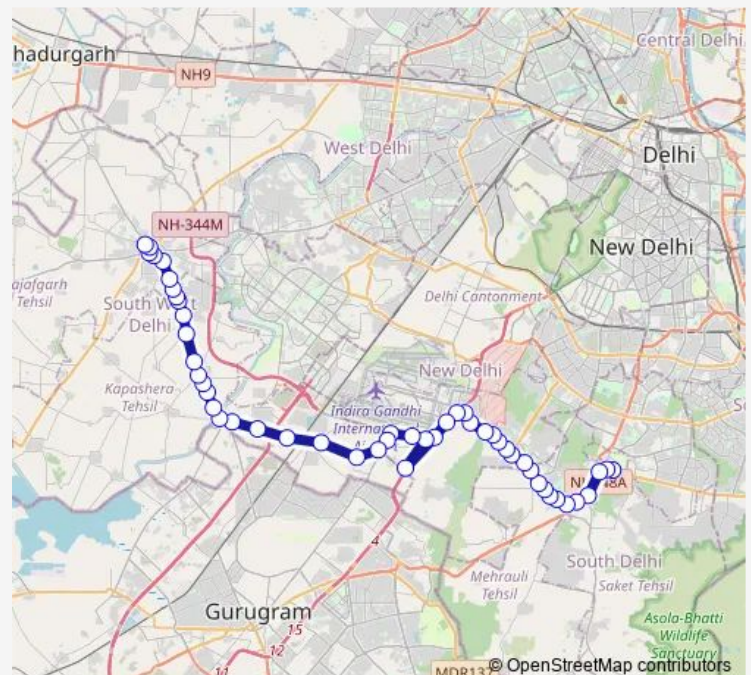

Mahipal Pur Village

Mahipal Pur Crossing NH-8

Rang Puri (NH-8)

Route schedule

Lado Sarai(Firni Road) — Najafgarh Terminal

Monday 07:39-21:39

Tuesday 07:39-21:39

Wednesday 07:39-21:39

Thursday 07:39-21:39

Friday 07:39-21:39

Saturday 07:39-21:39

Sunday 07:39-21:39

Route info

Direction: Lado Sarai(Firni Road)

Stops: 50

Trip Duration: 2 hour 14 min