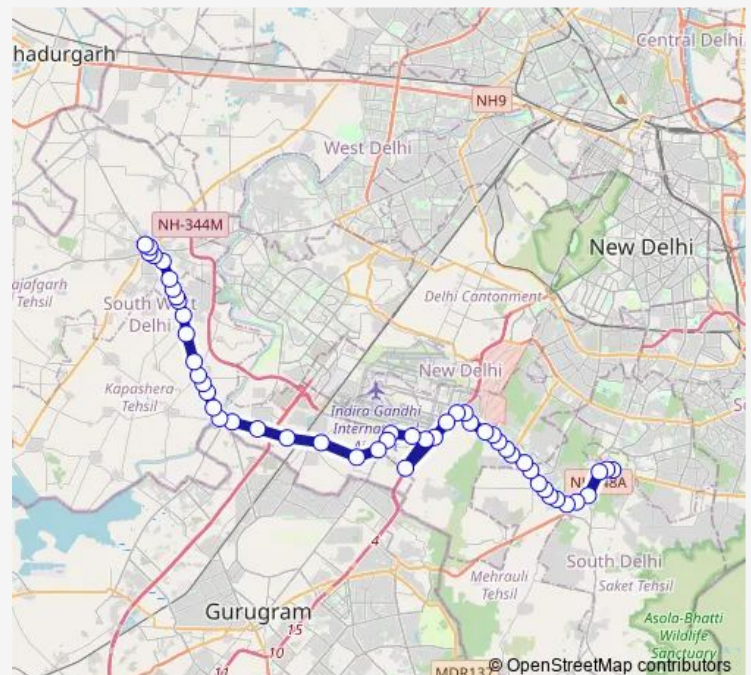

Mahipal Pur Village

Mahipal Pur Crossing NH-8

Rang Puri (NH-8)

Route schedule

Lado Sarai(Firni Road) — Najafgarh Terminal

Monday 07:39-21:39

Tuesday 07:39-21:39

Wednesday 07:39-21:39

Thursday 07:39-21:39

Friday 07:39-21:39

Saturday 07:39-21:39

Sunday 07:39-21:39

Route info

Direction: Lado Sarai(Firni Road)

Stops: 50

Trip Duration: 2 hour 14 min