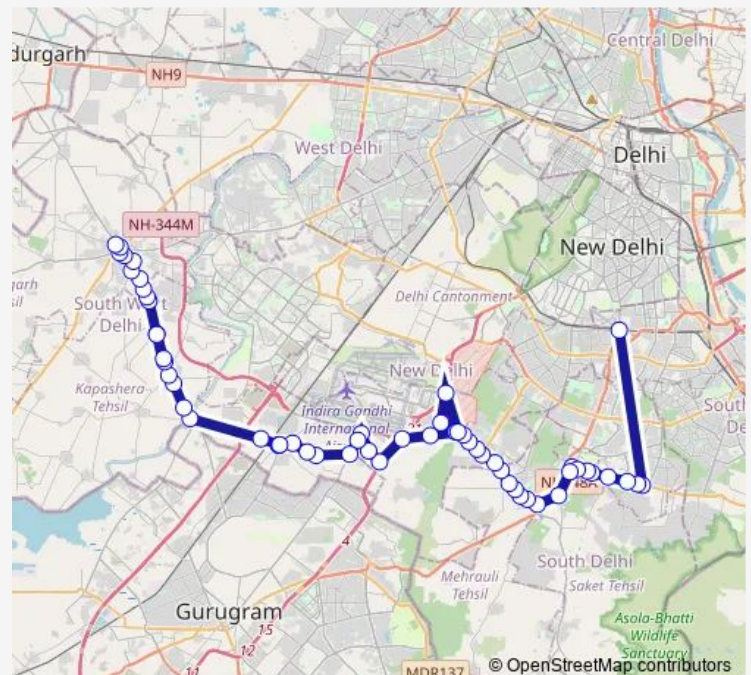

Thursday 05:35-21:40

Friday 05:35-21:40

Saturday 05:35-21:40

Sunday 05:35-21:40

Route info

Direction: Safdurjung Terminal

Stops: 58

Trip Duration: 3 hour 3 min