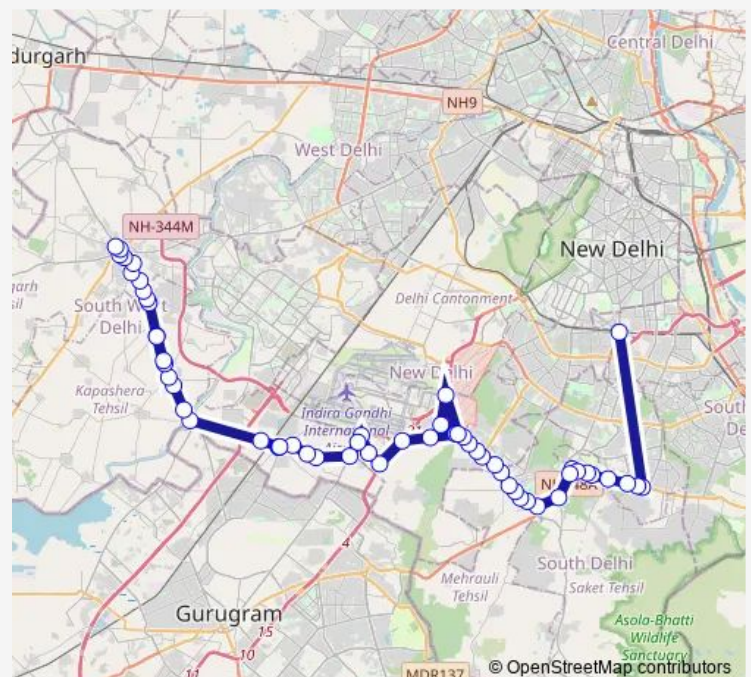

### Route schedule

Safdurjung Terminal — Najafgarh Terminal

Monday 05:35-21:40

Tuesday 05:35-21:40

Wednesday 05:35-21:40

Thursday 05:35-21:40

Friday 05:35-21:40

Saturday 05:35-21:40

### Route info

Direction: Safdurjung Terminal

Stops: 58

Trip Duration: 3 hour 3 min

■ 539aup

Vasant Kunj Sec-C8

Rang Puri Pahari

Mahipal Pur