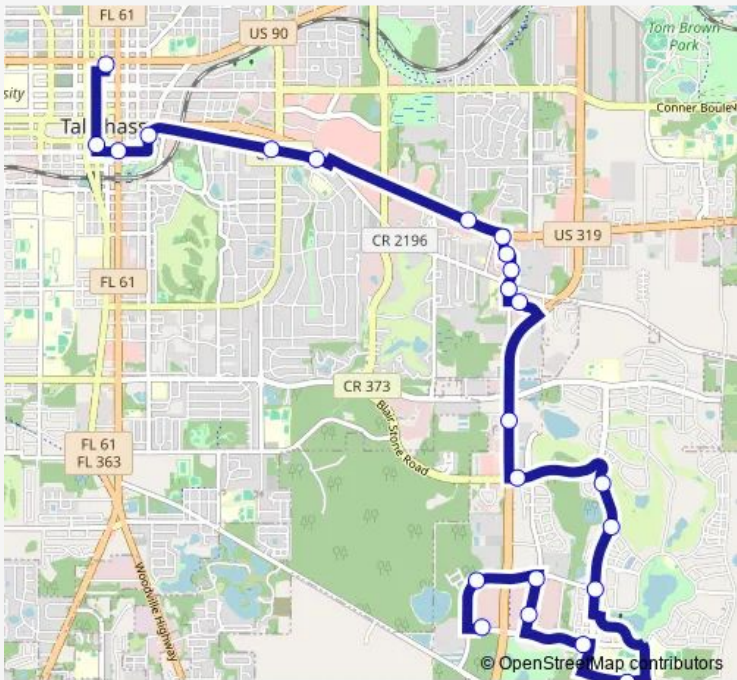

Bus SW Southwood

[Go to website](#)

Direction
 Shumard Oaks AND Merchants Wb — Plaza Gate 24
 23 stops
[Open route schedule](#)

- Shumard Oaks AND Merchants Wb
- Merchants ROW AT Ccse Eb
- Esplanade WAY Merchants ROW Sb
- 4070 Esplanade Sb
- Shumard Oaks AT Four Oaks Eb
- Schoolhouse RD AT Independence Landing
- Four Oaks Blvd Merchants Row
- Four Oaks Blvd Baringer Hill Nb
- Four Oaks Blvd Blairstone RD Nb
- Blairstone RD SE Capital CIR Wb
- Capital Circle SE AT Orange AVE Nb
- Centerview DR Wb
- Midyette RD AT OLD ST Augustine Nb
- Executive Center CR AT Seagate Dr
- E Executive Center CIR Executive CE Dr
- Executive CTR AT Apalachee Pkwy Nb
- Apalachee Pkwy AT Richardson RD Wb
- E Lafayette ST W Indianhead DR Wb
- Lafayette ST AT Magnolia DR WB (Far)
- S Meridian ST AT E Madison St
- Gaines AT South Monroe Wb

Route schedule
 Shumard Oaks AND Merchants Wb — Plaza Gate 24

Monday	07:03-17:43
Tuesday	07:03-17:43
Wednesday	07:03-17:43
Thursday	07:03-17:43
Friday	07:03-17:43
Saturday	—
Sunday	—

Route info
 Direction: Shumard Oaks AND Merchants Wb
 Stops: 23
 Trip Duration: 0 hour 45 min

SW — Southwood **BusMaps**

S Duval ST W Madison Parking Garage

Plaza Gate 24

Direction

Plaza Gate 24 — Four Oaks Blvd Merchants Row

22 stops

[Open route schedule](#)

Plaza Gate 24

Monday 06:20-17:40

Tuesday 06:20-17:40

Wednesday 06:20-17:40

Thursday 06:20-17:40

Friday 06:20-17:40

Saturday —

Sunday —

Route info