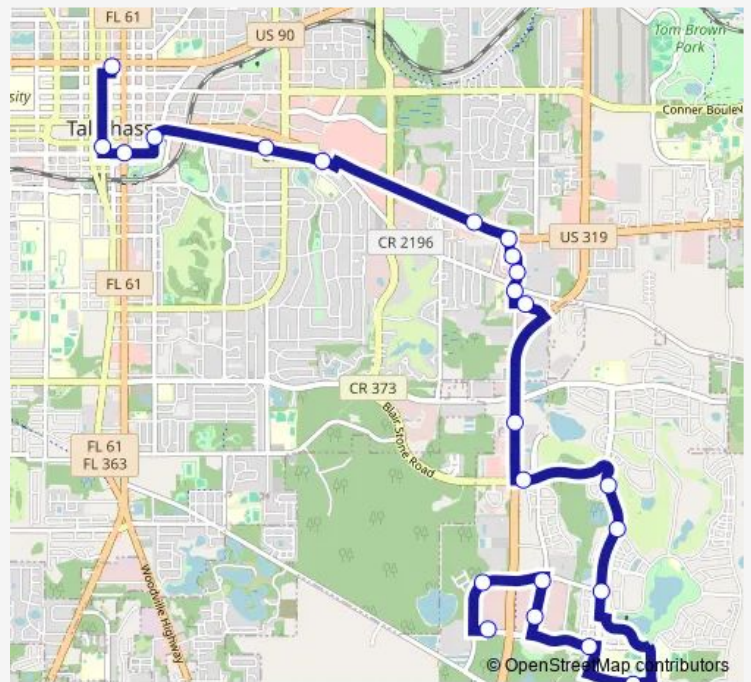

[Go to website](#)

**Direction**  
 Shumard Oaks AND Merchants Wb — Plaza Gate 24  
 23 stops  
[Open route schedule](#)

- Shumard Oaks AND Merchants Wb
- Merchants ROW AT Ccse Eb
- Esplanade WAY Merchants ROW Sb
- 4070 Esplanade Sb
- Shumard Oaks AT Four Oaks Eb
- Schoolhouse RD AT Independence Landing
- Four Oaks Blvd Merchants Row
- Four Oaks Blvd Baringer Hill Nb
- Four Oaks Blvd Blairstone RD Nb
- Blairstone RD SE Capital CIR Wb
- Capital Circle SE AT Orange AVE Nb
- Centerview DR Wb
- Midyette RD AT OLD ST Augustine Nb
- Executive Center CR AT Seagate Dr
- E Executive Center CIR Executive CE Dr
- Executive CTR AT Apalachee Pkwy Nb
- Apalachee Pkwy AT Richardson RD Wb
- E Lafayette ST W Indianhead DR Wb
- Lafayette ST AT Magnolia DR WB (Far)
- S Meridian ST AT E Madison St
- Gaines AT South Monroe Wb

Route schedule  
 Shumard Oaks AND Merchants Wb — Plaza Gate 24

Monday	07:03-17:43
Tuesday	07:03-17:43
Wednesday	07:03-17:43
Thursday	07:03-17:43
Friday	07:03-17:43
Saturday	—
Sunday	—

Route info  
 Direction: Shumard Oaks AND Merchants Wb  
 Stops: 23  
 Trip Duration: 0 hour 40 min

Sw — Southwood

S Duval ST W Madison Parking Garage

Plaza Gate 24

**Direction**

Plaza Gate 24 — Four Oaks Blvd Merchants Row

22 stops

[Open route schedule](#)

Plaza Gate 24

## Route schedule

Plaza Gate 24 — Four Oaks Blvd Merchants Row

Monday 06:25-17:45

Tuesday 06:25-17:45

Wednesday 06:25-17:45

Thursday 06:25-17:45

Friday 06:25-17:45

Saturday —