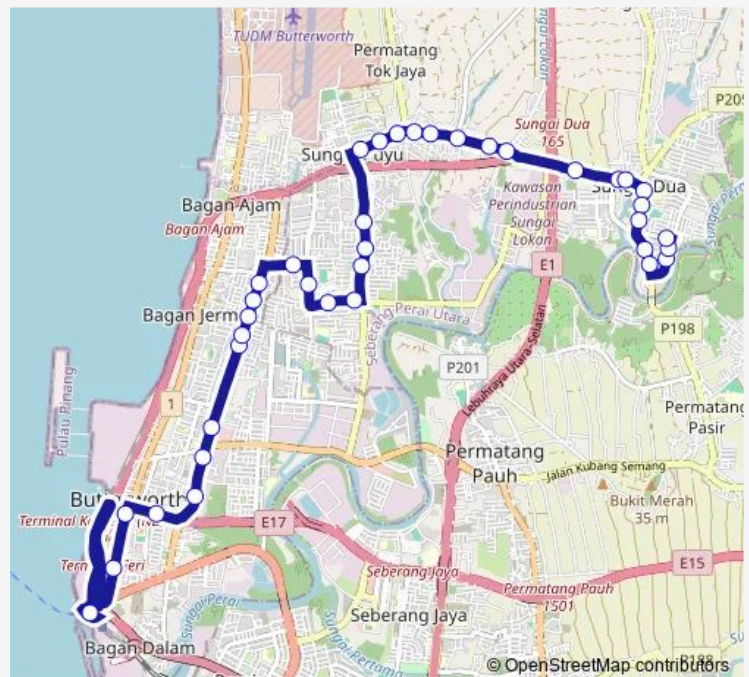

Bus 604

[Go to website](#)

Direction

(M1) Penang Sentral — Hub Desa Murni

38 stops

[Open route schedule](#)

- (M1) Penang Sentral
- Taman Selat
- Pejabat Kesihatan Spu
- Pangsapuri Capri
- Jalan Siram I
- Jalan Siram li
- Pusat Perniagaan Raja Uda
- Taman Anggerik
- Sjkc Kwang Hwa
- Jalan Raja Uda I
- Jalan Raja Uda li
- Medan Selera Raja Uda
- Pusat Perniagaan Ong Yi How
- SMK Chung Ling
- Taman Mesra Permai
- Pangsapuri Mesra Jaya
- Taman Mesra Indah
- Bagan Lalang
- Taman Industri Cengal
- Pekan Sungai Puyu
- (M3) Taman Seri Pinang

Route schedule

(M1) Penang Sentral — Hub Desa Murni

| | |
|-----------|-------------|
| Monday | 07:10-18:20 |
| Tuesday | 07:10-18:20 |
| Wednesday | 07:10-18:20 |
| Thursday | 07:10-18:20 |
| Friday | 07:10-18:20 |
| Saturday | 07:10-18:20 |
| Sunday | 07:10-18:20 |

Route info

Direction: (M1) Penang Sentral

Stops: 38

Trip Duration: 0 hour 46 min

604

BusMaps

Pekan Maklom

Alor Merah

Wednesday 06:00-17:00

Thursday 06:00-17:00

Friday 06:00-17:00

Saturday 06:00-17:00

Sunday 06:00-17:00

Route info

Direction: Hub Desa Murni

Stops: 37